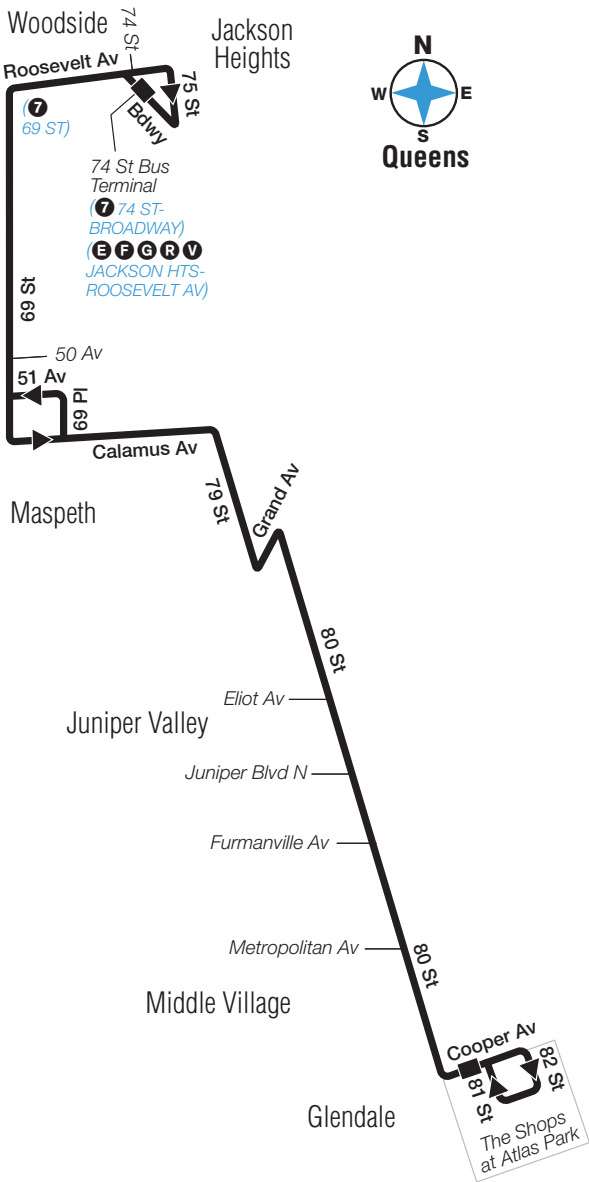

Q45 LEGEND

Terminal

(7 STATION NAME)
Subway Connection