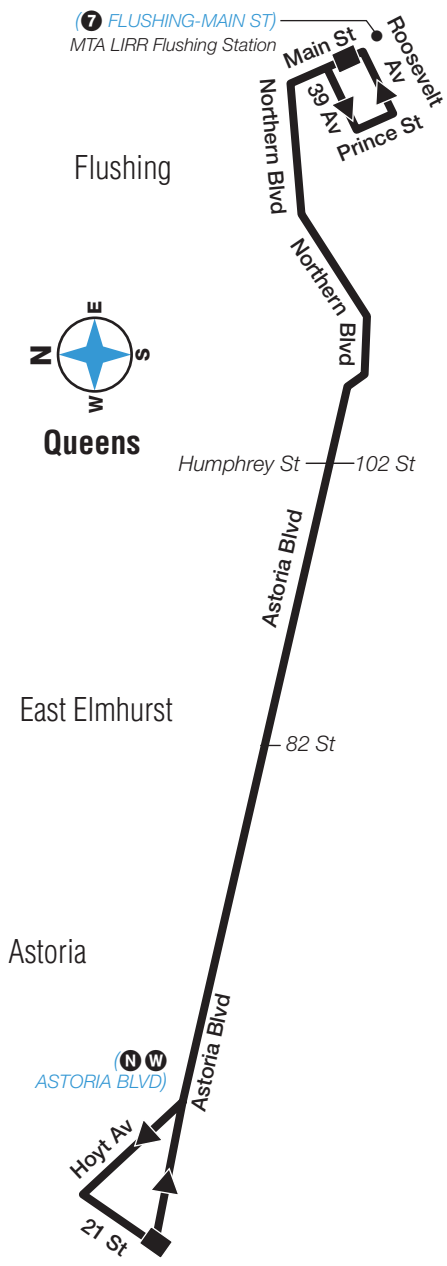

Q19 LEGEND

■ Terminal

(N STATION NAME)
Subway Connection