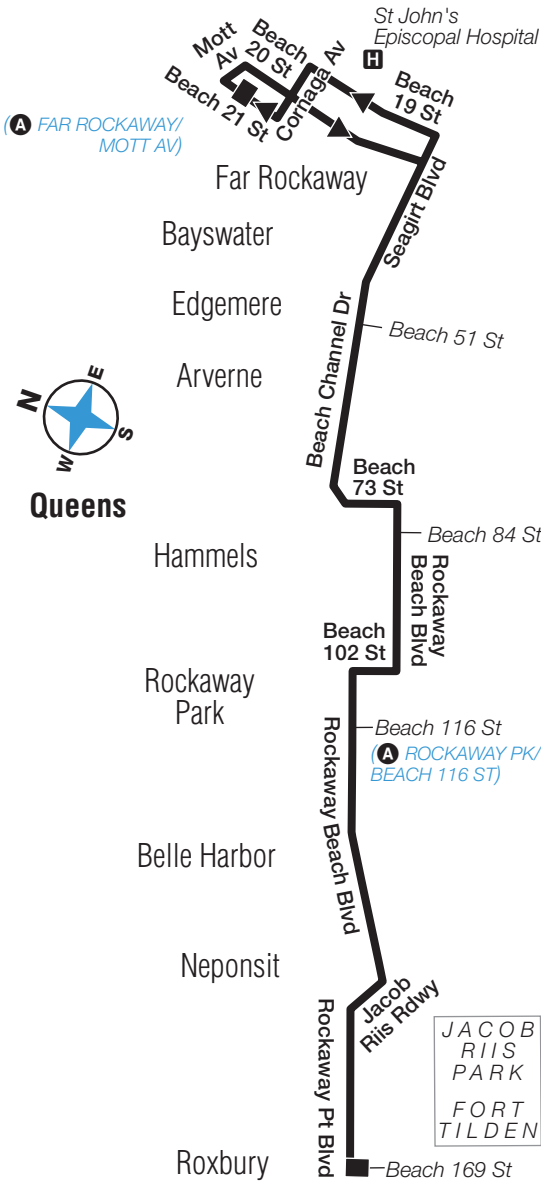

Q22 LEGEND

Terminal

(A) STATION NAME
Subway Connection