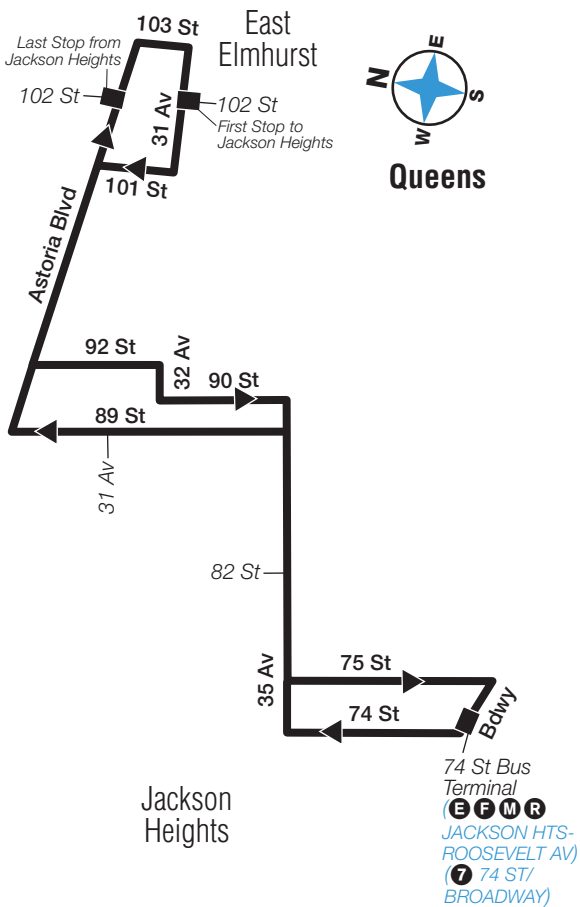

Q49 LEGEND

■ Terminal

(7 STATION NAME)
Subway Connection