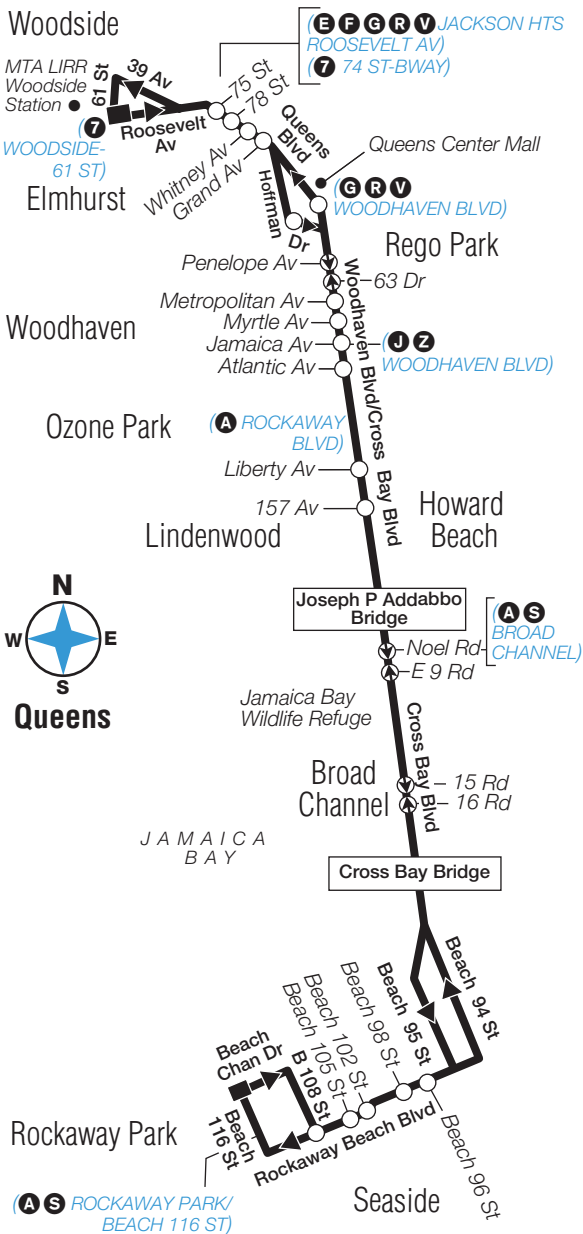

Q53 LEGEND

- Terminal
- Limited Stop
- (A) STATION NAME
- Stops in direction indicated
- (A S) Subway Connection