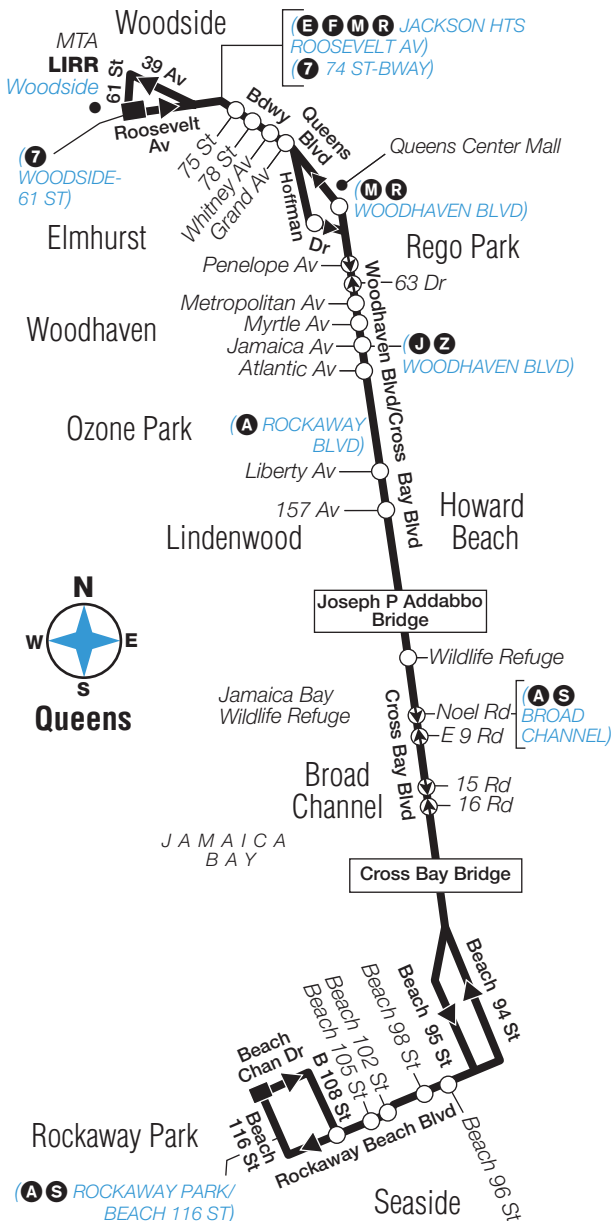

Q53 LIMITED-STOP LEGEND

■ Terminal

(A STATION NAME)
Subway Connection

MTA LIRR
Railroad Station

○ Limited Stop

➤ Stops in direction indicated