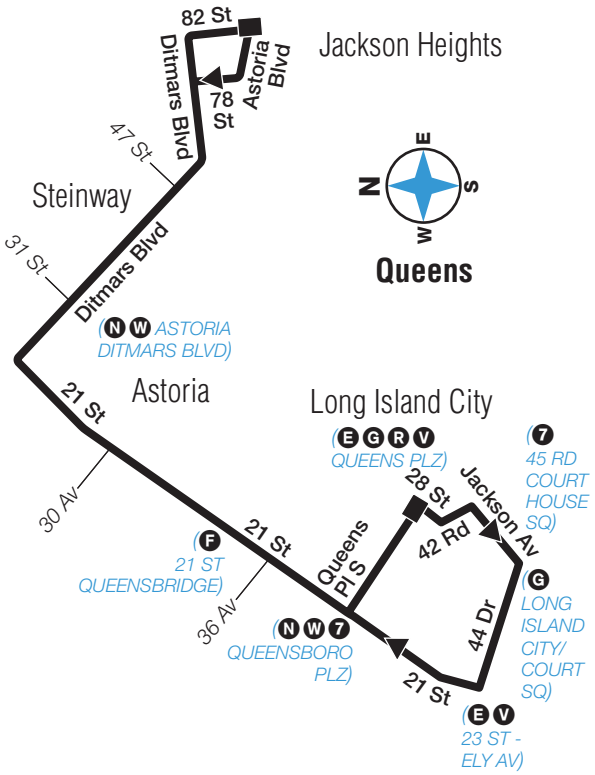

Q69 LEGEND

■ Terminal

(E) STATION NAME
Subway Connection