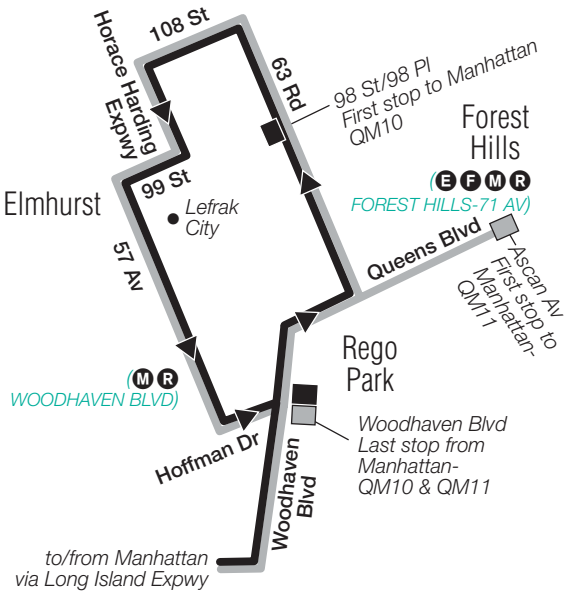

Stops in Manhattan

Drop-Off Only

Water St & John St
Water St & Wall St
Water St & Old Slip
Water St & Broad St
State St & Battery Pl
Trinity Pl & Morris St
Trinity Pl & Thames St
Church St & Vesey St
Park Pl & Church St
Park Row & Beekman St

QM11 Bus Stops to Forest Hills

Stops in Manhattan

Pick-Up Only

Water St & John St
Water St & Wall St
Water St & Old Slip
Water St & Broad St
State St & Battery Pl
Trinity Pl & Morris St
Trinity Pl & Thames St
Church St & Vesey St
Park Pl & Church St
Park Row & Beekman St

Stops in Queens

Drop-Off Only

Woodhaven Blvd & Booth St
Queens Blvd & 63 Dr
Queens Blvd & 67 Av
Queens Blvd & Ascan Av
Queens Blvd & 70 Av
63 Rd & Queens Blvd
63 Rd & 98 St
63 Rd & 102 St
108 St & 63 Rd
108 St & 62 Dr
Horace Harding Expwy &
Westside Av
99 St & 60 Av
57 Av & 99 St
57 Av & 98 St
57 Av & 97 St
57 Av & Junction Blvd
57 Av & 92 St
Woodhaven Blvd & Hoffman Dr

QM10 Midtown Service

QM11 Downtown Service

Manhattan

QM10/QM11 Queens Service

Queens

QM10/QM11 LEGEND

- QM10 Terminal
- QM10 Service
- QM11 Terminal
- QM11 Service
- (6 STATION NAME)
Subway Connection
- MTA **Metro-North**
Railroad Station
- 3 Av Terminal
- 3 Av Service