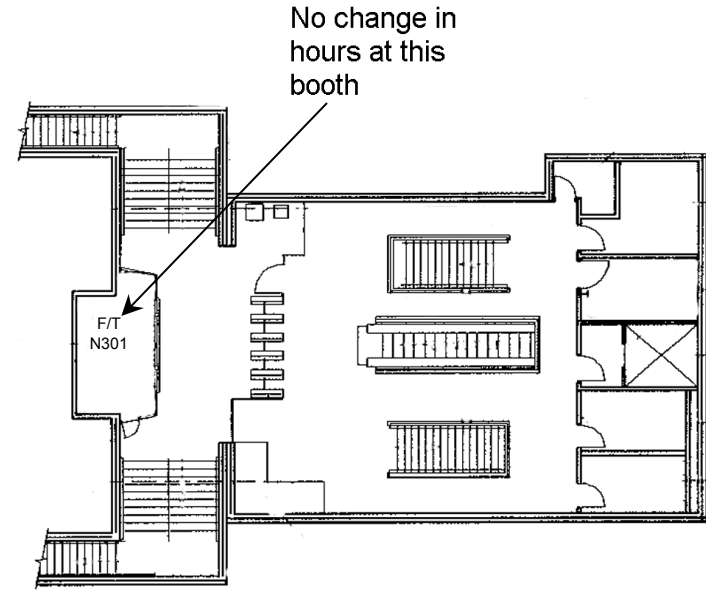

Current Operation

- N301: 24 hour agent approximately 300 feet from N300
- N300: Part-time agent 6:20 am to 9:15 pm Mon-Fri, 1:55 pm to 9:15 pm Sat
- Access hours: 6:20 am to 9:15 pm Mon-Fri, 1:55 pm to 9:15 pm Sat
- Existing equipment: 3 MVM's

Proposed Operation

- Close part-time booth N300
- Close related turnstiles and provide additional equipment: 3 HEET's, 2 HXT's
- Automated access: 24 hours, all days

P/T	Part-time agent booth		High Entrance/Exit Turnstile (HEET)
F/T	Full-time agent booth		High Exit Turnstile (HXT)
	Stairway		MetroCard Vending Machine (MVM)