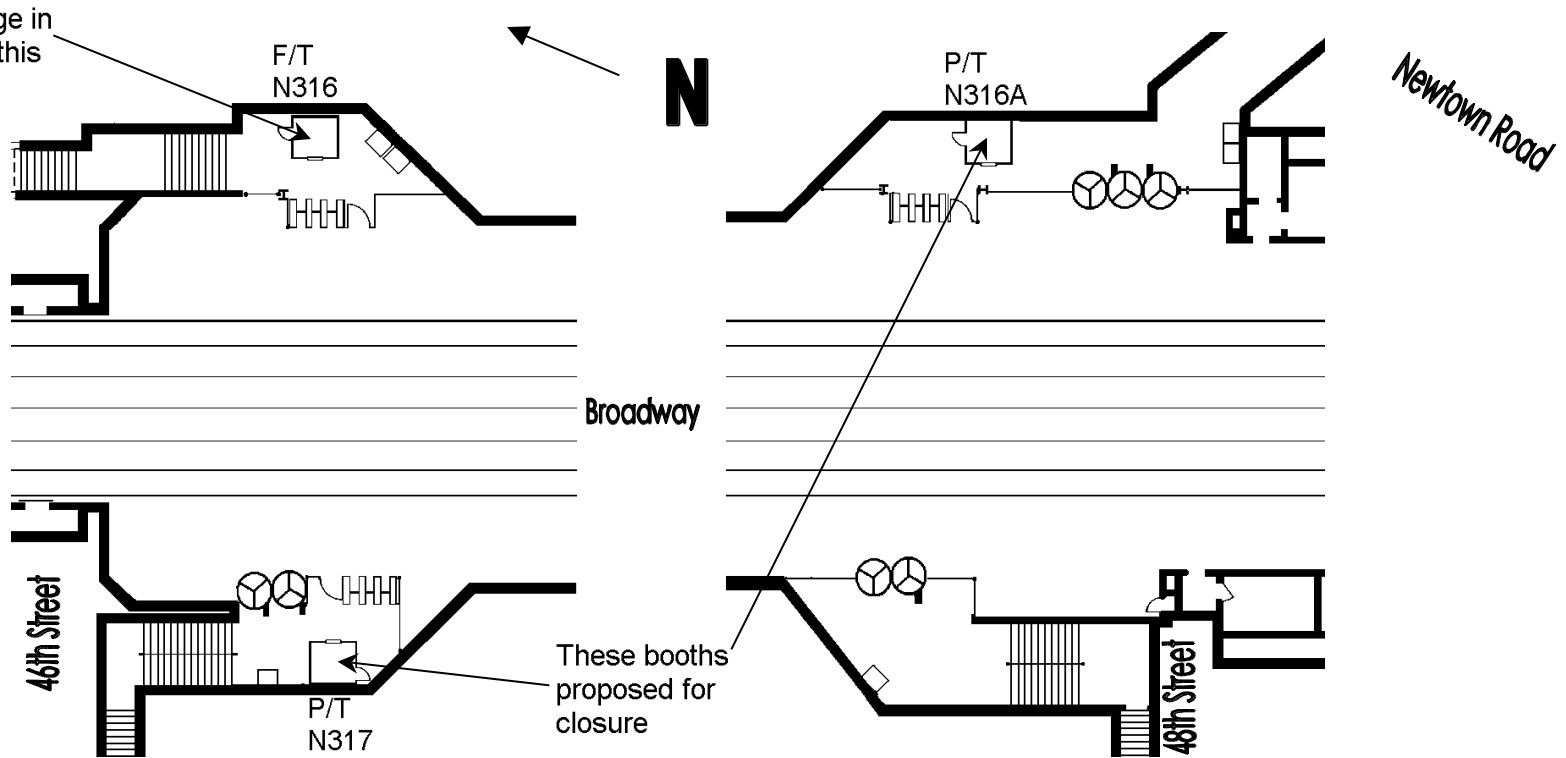

No change in hours at this booth

Current Operation

- N316: 24 hour agent approximately 400 feet from N316A and 400 feet from N317
- N316A: Part-time agent 6:15 am to 10:30 am Mon-Fri
- N317: Part-time agent 7:10 am to 6:30 pm Mon-Fri

- Access hours:
N316A: 6:10 am to 10:50 pm Mon-Fri, 7:25 am to 11:00 pm Sat, Sun and Hol.
- Existing equipment:
N316A: 2 MVM's, 2 HEET's, 1 HXT
N317: 1 MVM, 2 HEET's

Proposed Operation

- Close part-time booth N316A
Close part-time booth N317
- Close related turnstiles and provide additional equipment:
N316A: 1 HXT
N317: 2 HXT's
- Automated access: 24 hours, all days

P/T	Part-time agent booth
F/T	Full-time agent booth
	High Entrance/Exit Turnstile (HEET)
	High Exit Turnstile (HXT)
	MetroCard Vending Machine (MVM)
	Stairway