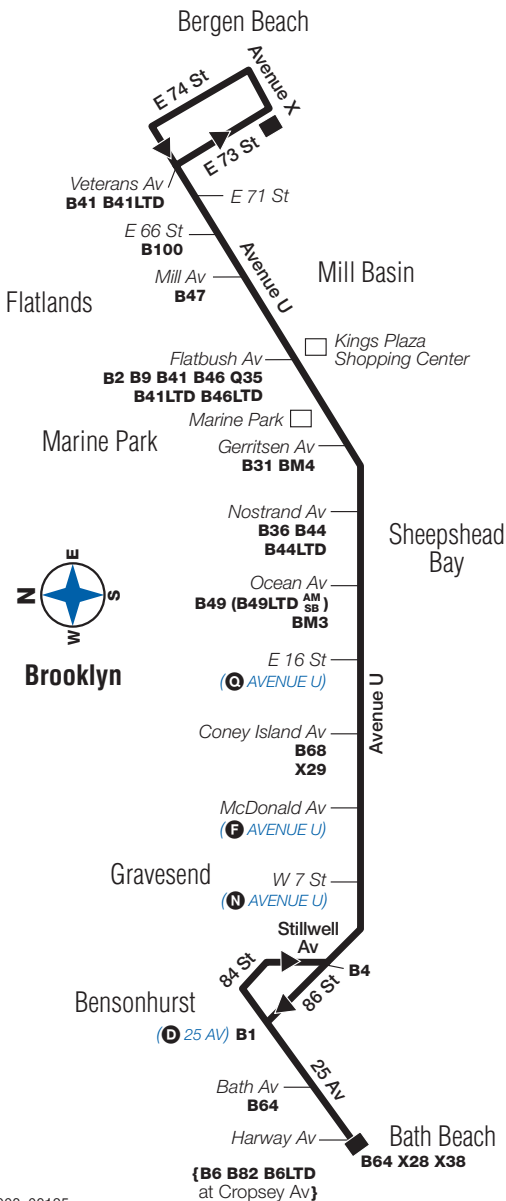

br003a09125_cs

B3 LEGEND

- ☐ Terminal
- **B41** Bus Transfer Point
- (Q STATION NAME) Subway Connection
- **(SB)** South-bound

For subway and rail station accessibility, please see The Map, subway timetables, www.mta.info, or www.tripplanner.mta.info.

**For travel information, call 718-330-1234
or visit www.mta.info**