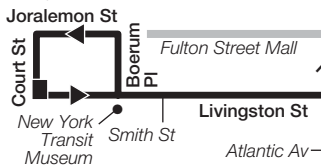

Downtown Brooklyn

Borough Hall

**Flatbush/
Atlantic Avs**

- MTA **LIRR**
  Flatbush Av
- **(B Q 2 3 4 5)**
  ATLANTIC AV
- **(D M N R)**
  ATLANTIC AV-
  PACIFIC ST
- Bus Service:
  **B41 B45 B52 B63
  B65 B67 B41LTD**

32-08322

Downtown Brooklyn

At Jay St/Fulton St:

- **(A C F)** JAY ST-BOROUGH HALL
- Bus Service:
  **B25 B26 B38 B52 B54 B57
  B61 B62 B67 B75**
  Weekday: **B38LTD**

At Court St/Joralemon St:

- **(M R)** COURT ST
- **(2 3 4 5)** BOROUGH HALL
- Bus Service:
  **B25 B26 B38 B41 B45
  B52 B41LTD**
  Weekday & Saturday: **B103LTD**
  Weekday: **B51 B38LTD**

At Livingston St/Smith St:

- Bus Service:
  **B41 B45 B57 B61 B62
  B65 B67 B75 B41LTD**
  Weekday & Saturday: **B103LTD**
  Weekday: **B51**

31-09285

Brooklyn