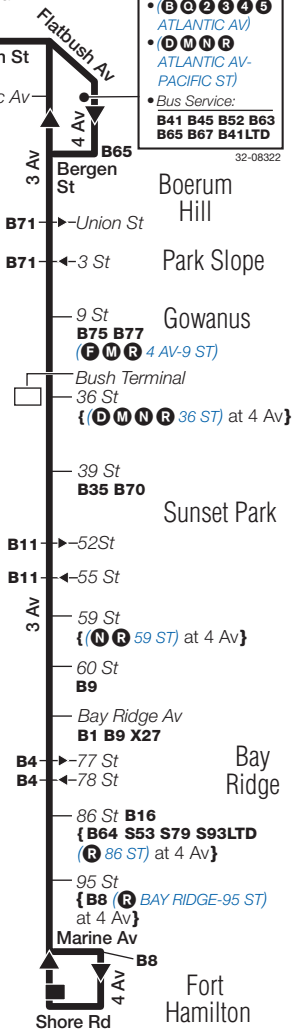

br037a09287_cs

B37 LEGEND

Terminal

(R) STATION NAME

Subway Connection

MTA **LIRR** Railroad Station

B25 Bus Transfer Point

Shoppers' Mall
and Transit Way

For subway and rail station accessibility, please see The Map, subway timetables, www.mta.info, or www.tripplanner.mta.info.

**For travel information, call 718-330-1234
or visit www.mta.info**