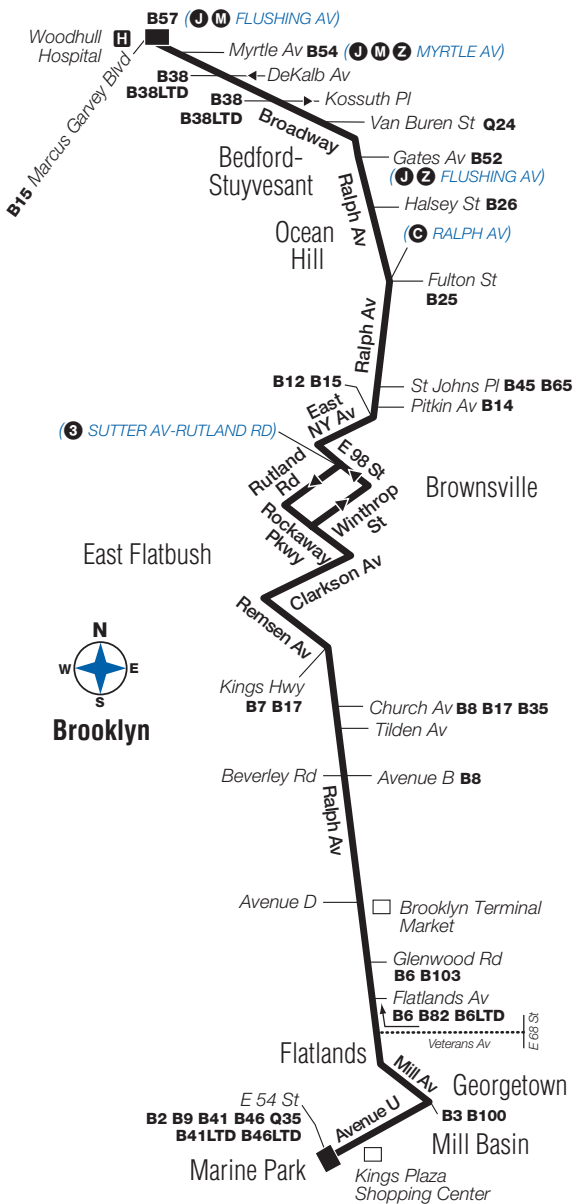

br047a09069_cs

B47 LEGEND

 Terminal (J) STATION NAME Subway Connection	- B25 Bus Transfer Point ..... Supplemental Service School Days (early PM)

For subway and rail station accessibility, please see The Map, subway timetables, www.mta.info, or www.triplanner.mta.info.

**For travel information, call 718-330-1234
or visit www.mta.info**