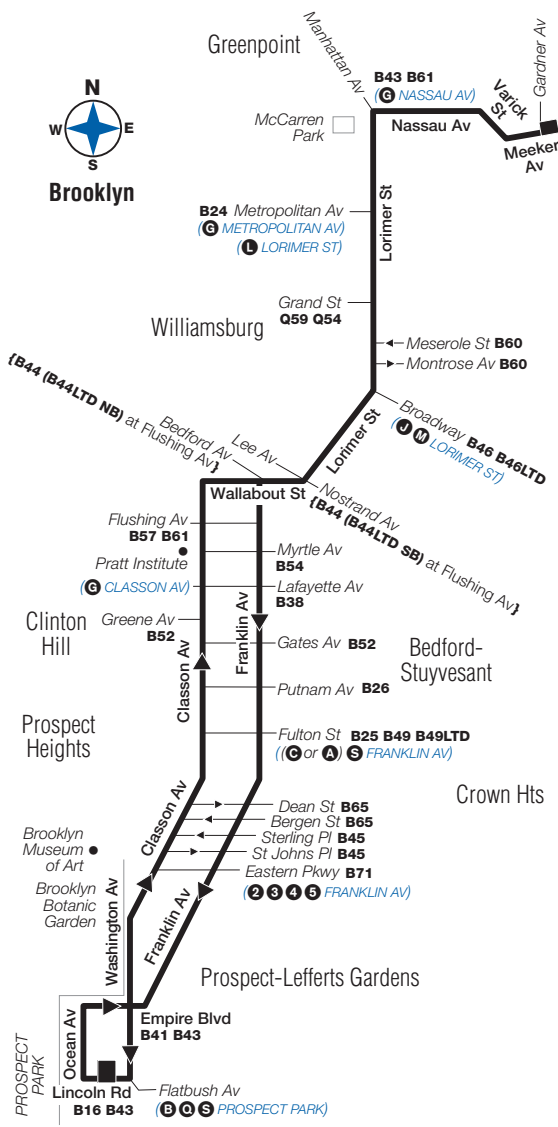

br048a09124_cs

B48 LEGEND

- Terminal
- (G STATION NAME) Subway Connection
- **B71** Bus Transfer Point
- **(NB)** North-bound
- **(SB)** South-bound

For subway and rail station accessibility, please see The Map, subway timetables, www.mta.info, or www.triplanner.mta.info.

**For travel information, call 718-330-1234
or visit www.mta.info**