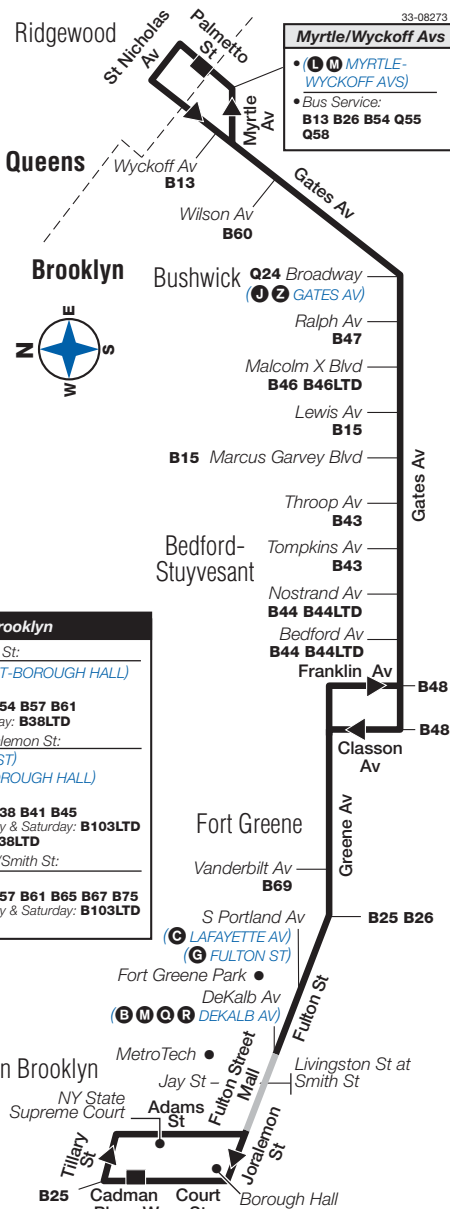

31-08325

Downtown Brooklyn

At Jay St/Fulton St:

- (A C F JAY ST-BOROUGH HALL)
- Bus Service: **B25 B26 B38 B54 B57 B61 B67 B75** Weekday: **B38LTD**

At Court St/Joralemon St:

- (M R COURT ST)
- (2 3 4 5 BOROUGH HALL)
- Bus Service: **B25 B26 B37 B38 B41 B45 B41LTD** Weekday & Saturday: **B103LTD** Weekday: **B51 B38LTD**

At Livingston St/Smith St:

- Bus Service: **B37 B41 B45 B57 B61 B65 B67 B75 B41LTD** Weekday & Saturday: **B103LTD** Weekday: **B51**

br052a09071_cs

B52 LEGEND

- Terminal
- (A STATION NAME) Subway Connection
- **B44** Bus Transfer Point
- Shoppers' Mall and Transit Way

For subway and rail station accessibility, please see The Map, subway timetables, www.mta.info, or www.tripplanner.mta.info.

For travel information, call 718-330-1234 or visit www.mta.info