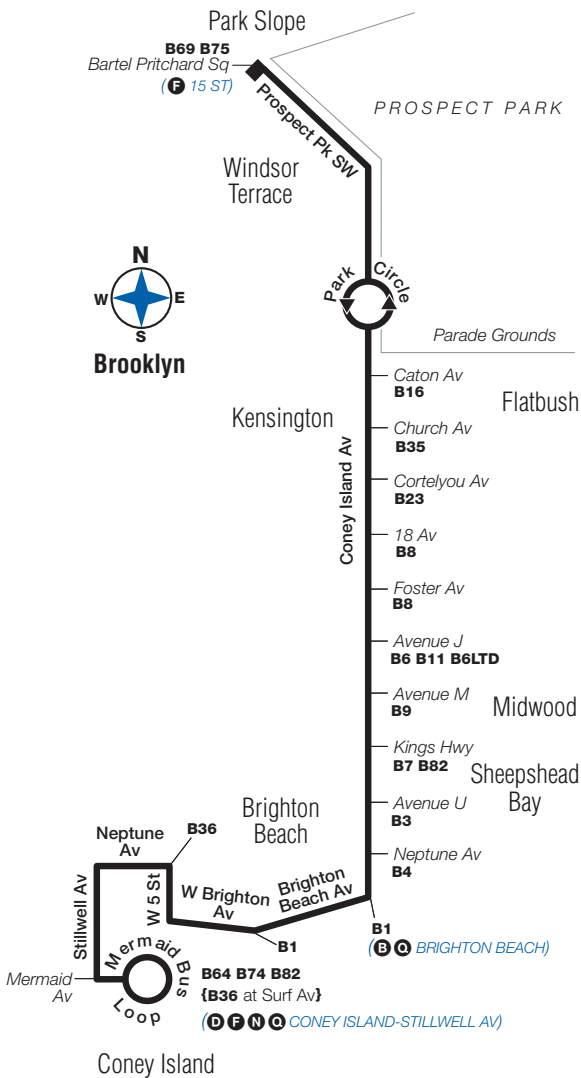

br068a09124_cs

B68 LEGEND

Terminal

B69 Bus Transfer Point

(Q STATION NAME)

Subway Connection

For subway and rail station accessibility, please see The Map, subway timetables, www.mta.info, or www.triplanner.mta.info.

For travel information, call 718-330-1234
or visit www.mta.info