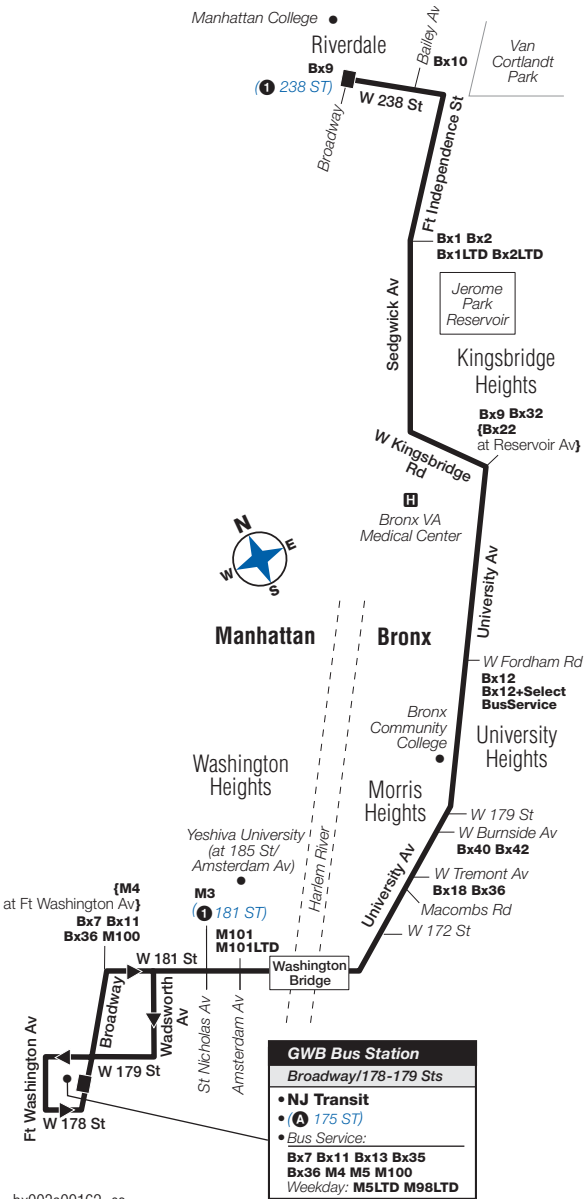

bx003a09162_cs

30-08284

Bx3 LEGEND

Terminal

Bx1 Bus Transfer Point

(1) STATION NAME

Subway Connection

For subway and rail station accessibility, please see The Map, subway timetables, www.mta.info, or www.tripplanner.mta.info.

**For travel information, call 718-330-1234
or visit www.mta.info**