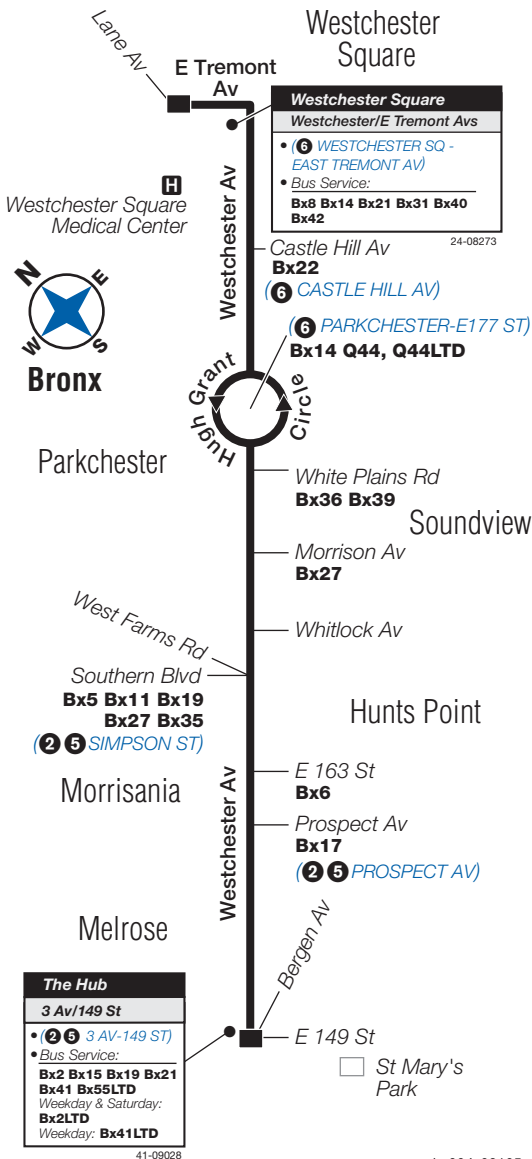

Bx4 LEGEND

Terminal

Bx8 Bus Transfer Point

(6) STATION NAME)
Subway Connection

For subway and rail station accessibility, please see The Map, subway timetables, www.mta.info, or www.triplanner.mta.info.

For travel information, call 718-330-1234
or visit www.mta.info