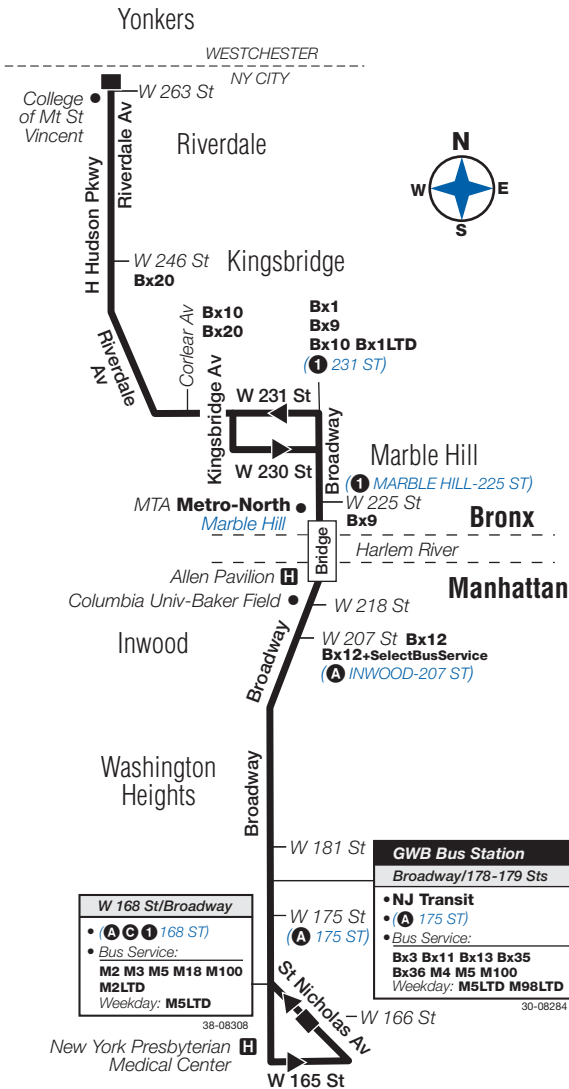

bx007a09061_cs

Bx7 LEGEND

Terminal

Bx1 Bus Transfer Point

(A STATION NAME)
Subway Connection

MTA Metro-North
Railroad Station

For subway and rail station accessibility, please see The Map, subway timetables, www.mta.info, or www.triplanner.mta.info.

For travel information, call 718-330-1234
or visit www.mta.info