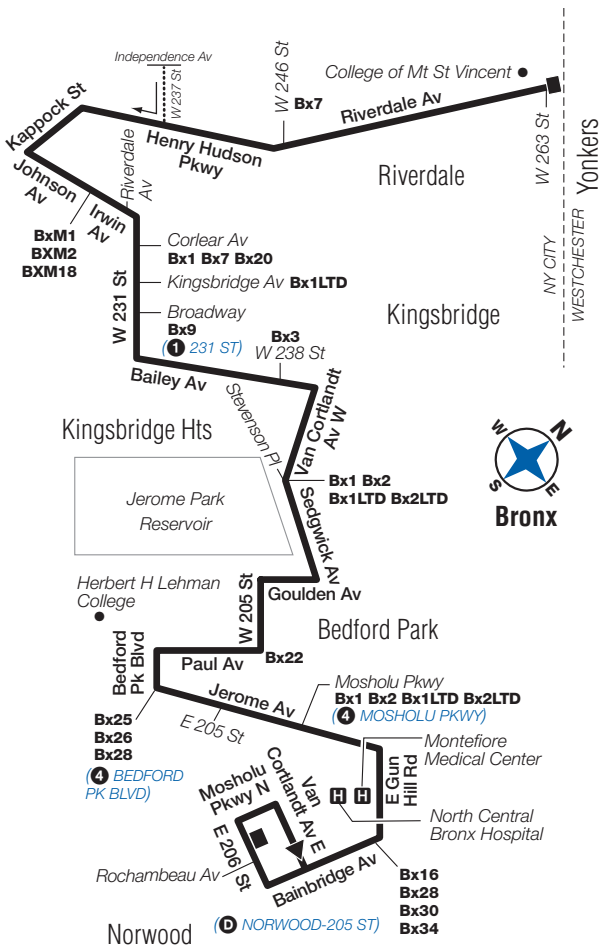

bx010a09071_cs

Bx10 LEGEND

■ Terminal

Bx1 Bus Transfer Point

(1 *STATION NAME*)
Subway Connection

..... Supplemental Service
School Days (early PM)

♿ For subway and rail station accessibility, please see The Map, subway timetables, www.mta.info, or www.triplanner.mta.info.

For travel information, call 718-330-1234
or visit www.mta.info