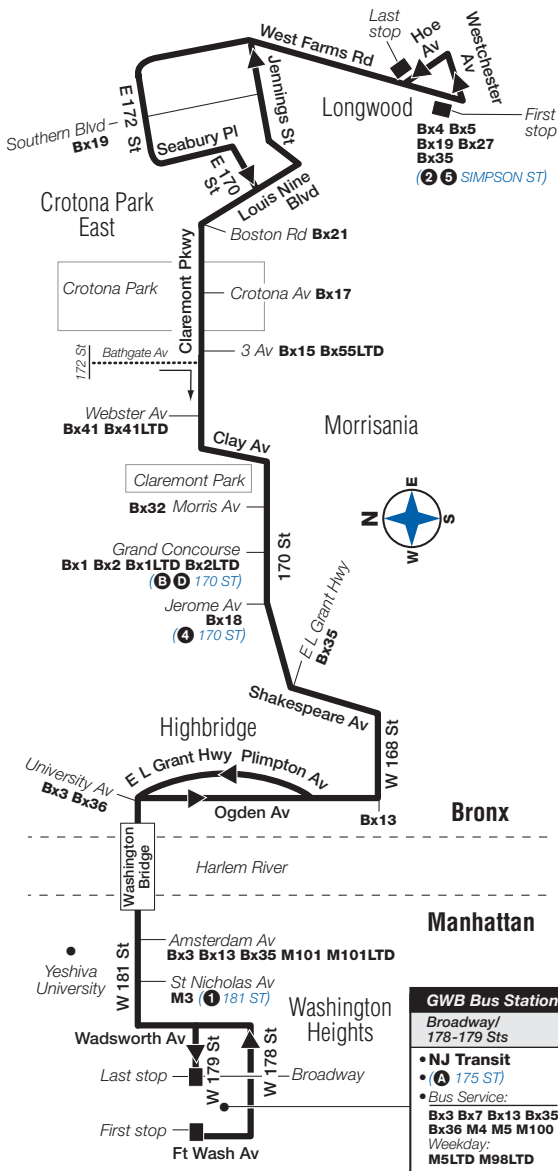

30-08284

bx011a09127_cs

Bx11 LEGEND

- Terminal
- Bx1 Bus Transfer Point
- (1 STATION NAME) Subway Connection
- ..... Supplemental Service School Days (early PM)

♿ For subway and rail station accessibility, please see The Map, subway timetables, www.mta.info, or www.tripplanner.mta.info.

**For travel information, call 718-330-1234
or visit www.mta.info**