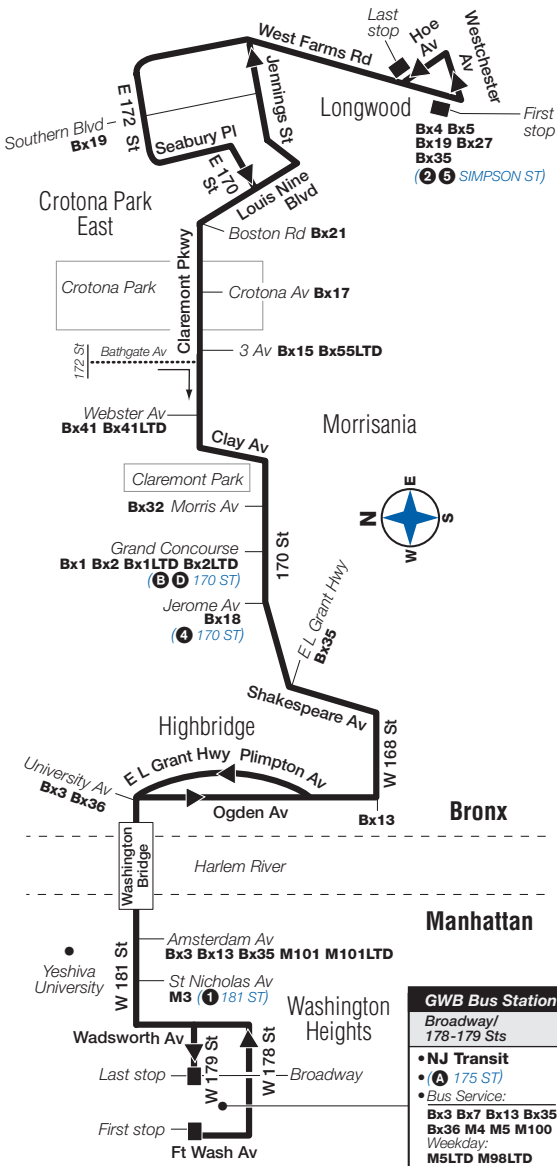

bx011a09127_cs

30-08284

Bx11 LEGEND

- Terminal
- **Bx1** Bus Transfer Point
- **(1)** STATION NAME
  Subway Connection
- ..... Supplemental Service
  School Days (early PM)

For subway and rail station accessibility, please see The Map, subway timetables, www.mta.info, or www.triplanner.mta.info.

**For travel information, call 718-330-1234
or visit www.mta.info**