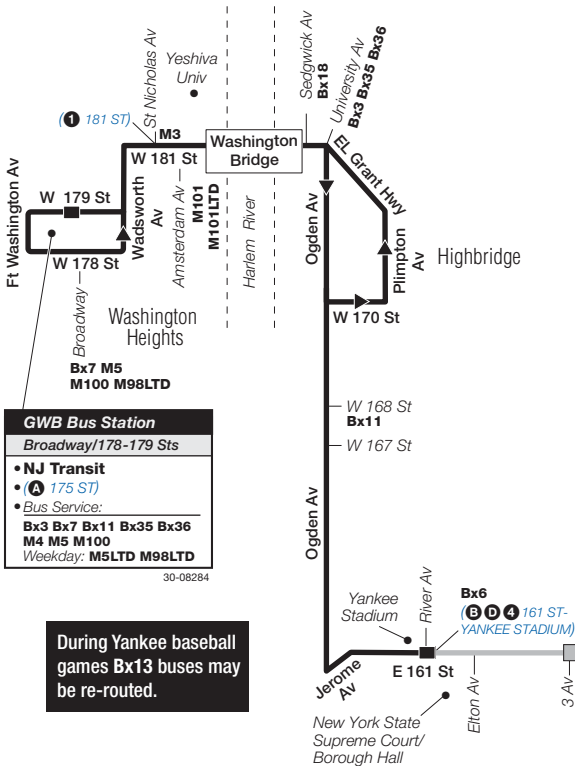

Manhattan

Bronx

GWB Bus Station
Broadway/178-179 Sts

- NJ Transit
- (A 175 ST)
- Bus Service:
  Bx3 Bx7 Bx11 Bx35 Bx36
  M4 M5 M100
  Weekday: M5LTD M98LTD

30-08284

During Yankee baseball games Bx13 buses may be re-routed.

bx013a09106_cs

Bx13 LEGEND

- Terminal
- Part-time Terminal
- (D) STATION NAME
  Subway Connection
- Part-time Service
- **Bx11** Bus Transfer Point

For subway and rail station accessibility, please see The Map, subway timetables, www.mta.info, or www.triplanner.mta.info.

For travel information, call 718-330-1234
or visit www.mta.info