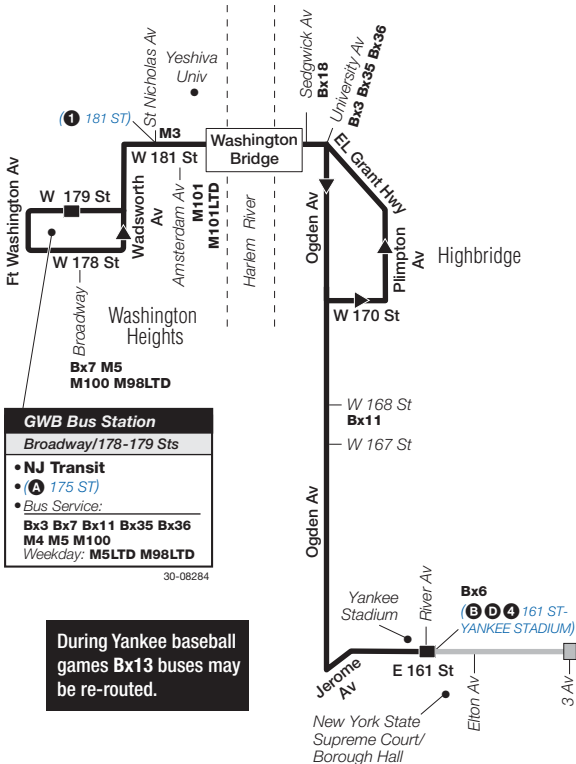

Manhattan

Bronx

GWB Bus Station
Broadway/178-179 Sts

- NJ Transit
- (A) 175 ST
- Bus Service:

Bx3 Bx7 Bx11 Bx35 Bx36
M4 M5 M100
Weekday: **M5LTD M98LTD**

30-08284

During Yankee baseball games Bx13 buses may be re-routed.

bx013a09106_cs

Bx13 LEGEND

- Terminal
- (D) STATION NAME Subway Connection
- Part-time Terminal
- **Bx11** Bus Transfer Point
- Part-time Service

For subway and rail station accessibility, please see The Map, subway timetables, www.mta.info, or www.tripplanner.mta.info.

For travel information, call 718-330-1234 or visit www.mta.info