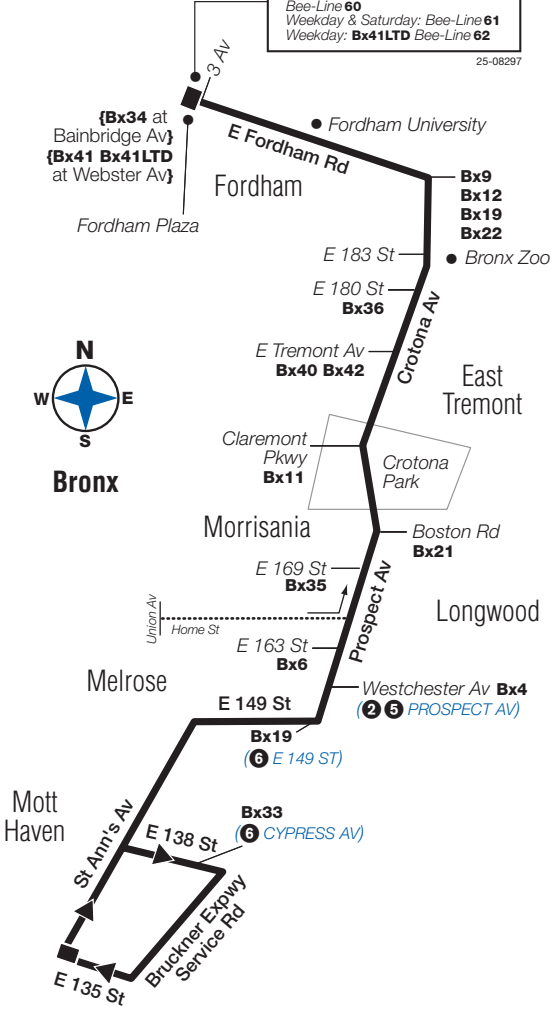

Fordham Plaza

Fordham Rd/Third Av

• MTA Metro-North Fordham

• Bus Service:

Bx9 Bx12 Bx15 Bx22 Bx41

Bx55LTD Bx12+SelectBusService

Bee-Line 60

Weekday & Saturday: Bee-Line 61

Weekday: Bx41LTD Bee-Line 62

25-08297

bx017a09111_cs

Bx17 LEGEND

Terminal

(6) STATION NAME
Subway Connection

MTA Metro-North
Railroad Station

Bx33 Bus Transfer Point

..... Supplemental Service
School Days
(early PM)

For subway and rail station accessibility, please see The Map, subway timetables, www.mta.info, or www.tripplanner.mta.info.

**For travel information, call 718-330-1234
or visit www.mta.info**