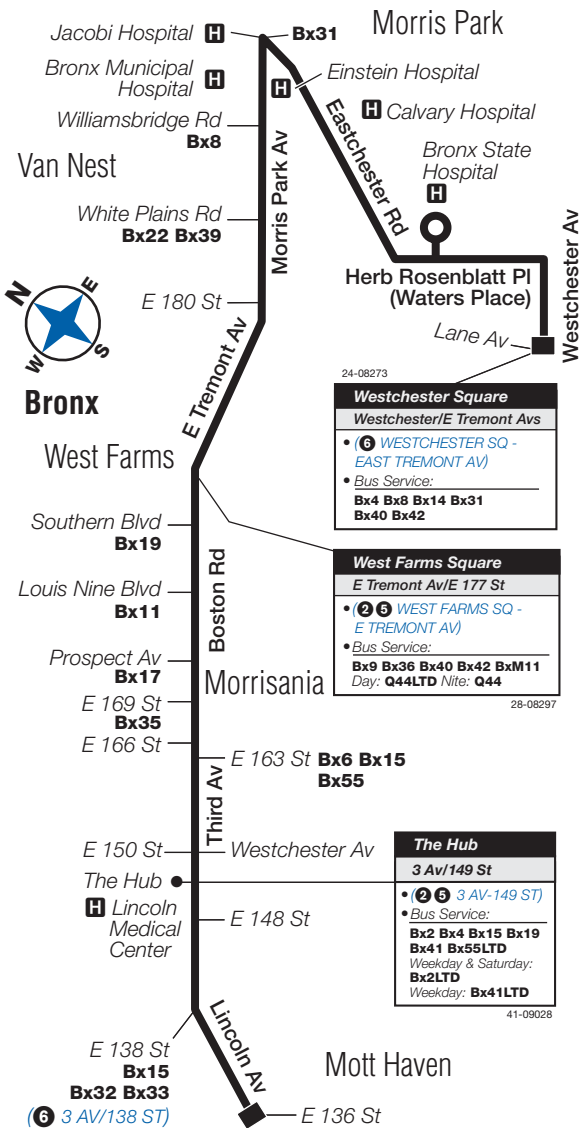

bx021a09133_cs

Bx21 LEGEND

Terminal

Bx31 Bus Transfer Point

(2 STATION NAME)
Subway Connection

For subway and rail station accessibility, please see The Map, subway timetables, www.mta.info, or www.triplanner.mta.info.

**For travel information, call 718-330-1234
or visit www.mta.info**