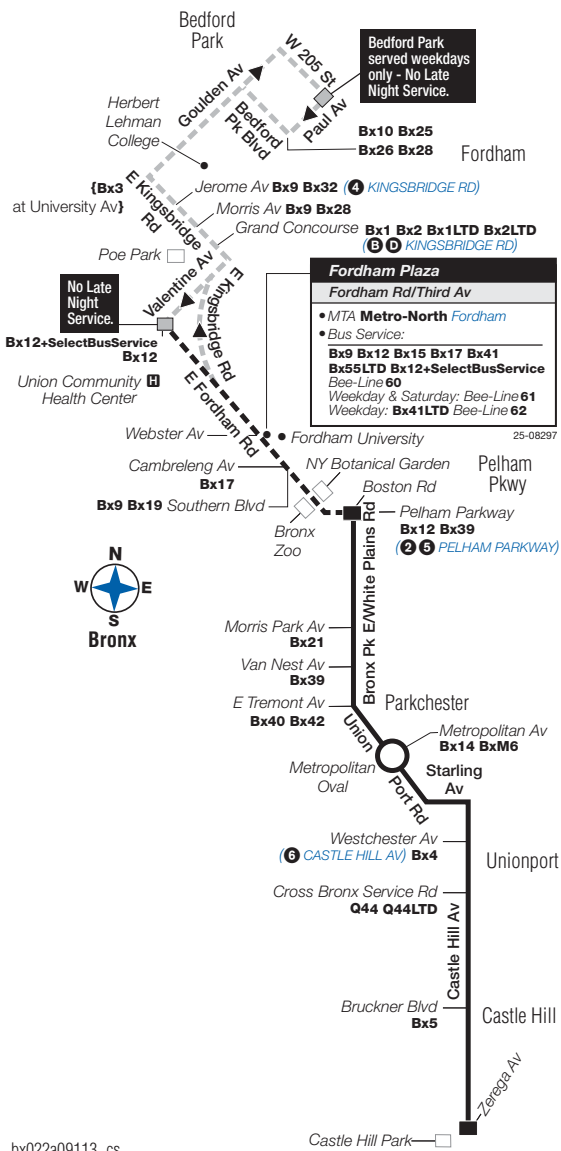

bx022a09113_cs

Bx22 LEGEND

- Terminal
- ◻ Part-time Terminal
- (6) STATION NAME
  Subway Connection
- - - Part-time - No Late Night Service
- Bx14 Bus Transfer Point
- - - Weekday Only Service
- MTA Metro-North
  Railroad Station

For subway and rail station accessibility, please see The Map, subway timetables, www.mta.info, or www.tripplanner.mta.info.

**For travel information, call 718-330-1234
or visit www.mta.info**