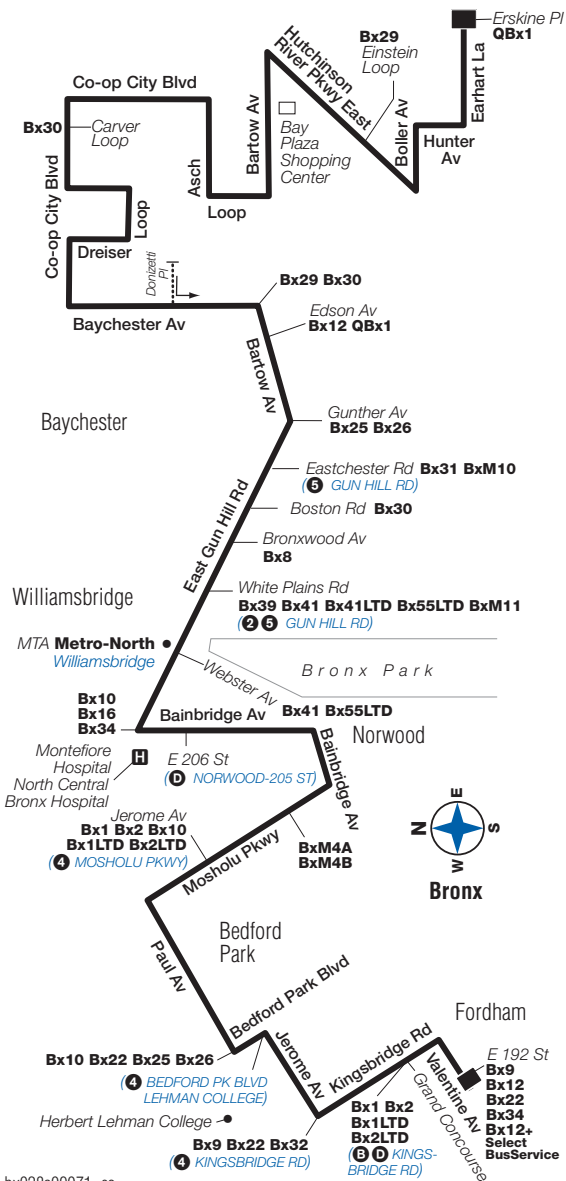

bx028a09071_cs

Bx28 LEGEND

- Terminal
- (4 STATION NAME) Subway Connection
- MTA Metro-North Railroad Station
- ..... Supplemental Service School Days (early PM)
- **Bx12** Bus Transfer Point

For subway and rail station accessibility, please see The Map, subway timetables, www.mta.info, or www.tripplanner.mta.info.

**For travel information, call 718-330-1234
or visit www.mta.info**