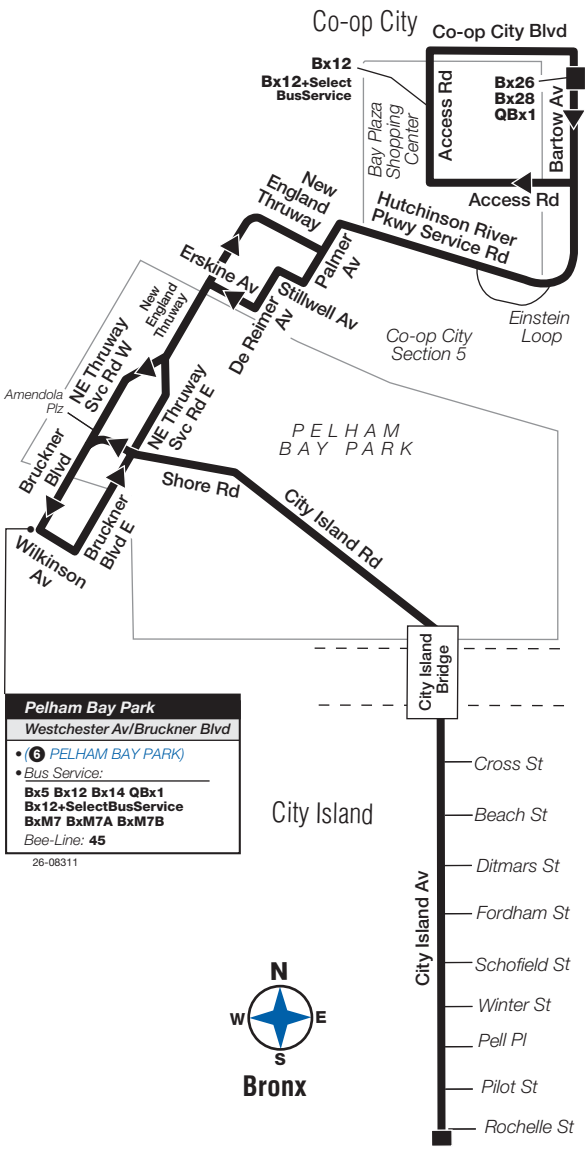

Pelham Bay Park
Westchester Av/Bruckner Blvd

- (6) PELHAM BAY PARK
- Bus Service:
  Bx5 Bx12 Bx14 QBx1
  Bx12+SelectBusService
  BxM7 BxM7A BxM7B
  Bee-Line: 45

26-08311

bx029a09162_cs

Bx29 LEGEND

- Terminal
- (6) STATION NAME Subway Connection
- Bx12 Bus Transfer Point

For subway and rail station accessibility, please see The Map, subway timetables, www.mta.info, or www.tripplanner.mta.info.

**For travel information, call 718-330-1234
or visit www.mta.info**