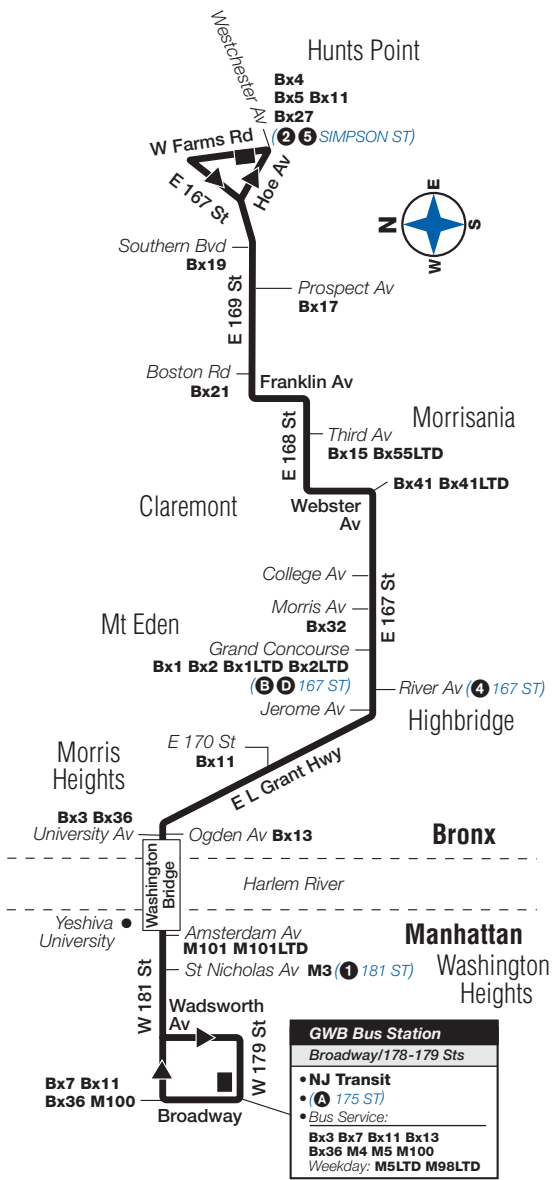

bx035a09111_cs

30-08284

Bx35 LEGEND

Terminal

Bx15 Bus Transfer Point

(D) STATION NAME
Subway Connection

For subway and rail station accessibility, please see The Map, subway timetables, www.mta.info, or www.triplanner.mta.info.

**For travel information, call 718-330-1234
or visit www.mta.info**