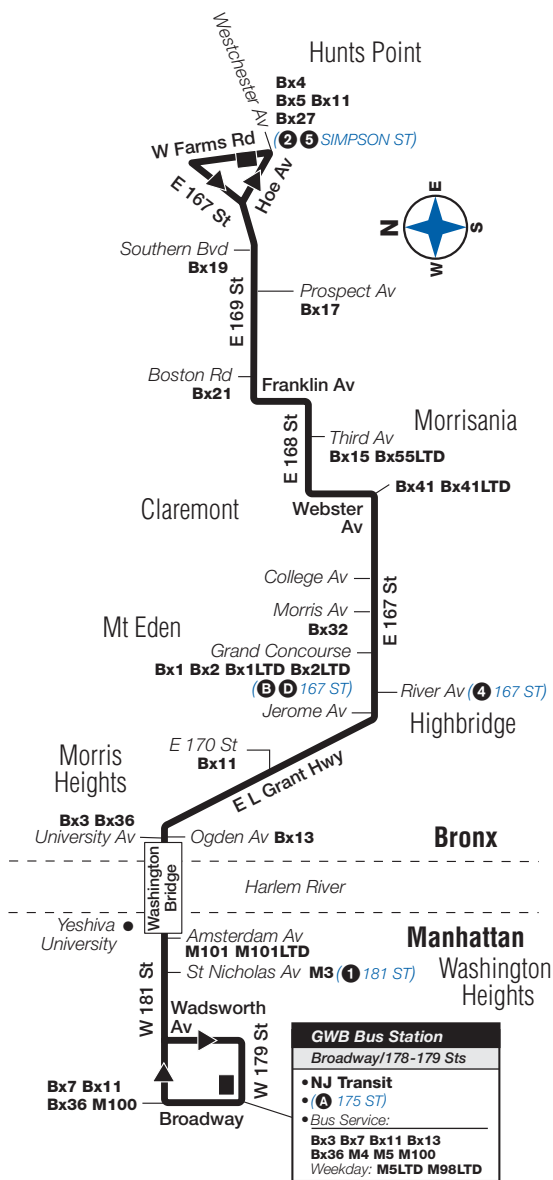

bx035a09111_cs

30-08284

Bx35 LEGEND

Terminal

Bx15 Bus Transfer Point

(D) **STATION NAME**

Subway Connection

For subway and rail station accessibility, please see The Map, subway timetables, www.mta.info, or www.tripplanner.mta.info.

**For travel information, call 718-330-1234
or visit www.mta.info**