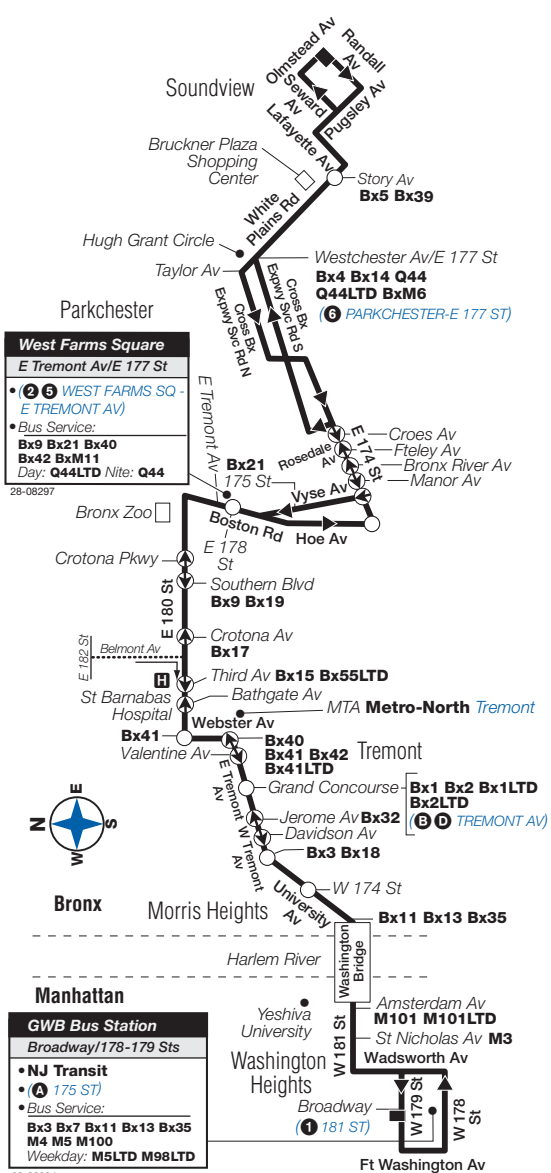

Bx36 LEGEND

- Terminal
- (6) STATION NAME
  Subway Connection
- MTA Metro-North
  Railroad Station
- Bx5 Bus Transfer Point
- Limited Stop
- ➔ Stops in direction indicated
- ..... Supplemental Service School Days (early PM)

For subway and rail station accessibility, please see The Map, subway timetables, www.mta.info, or www.tripplanner.mta.info.

For travel information, call 718-330-1234
or visit www.mta.info

bx036a09114_cs