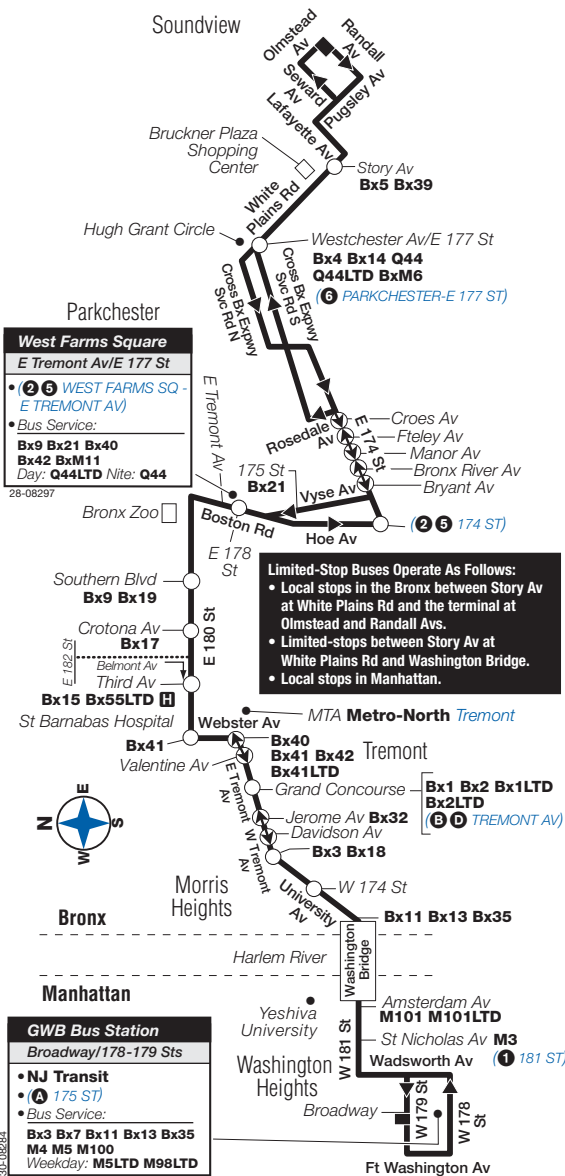

Bx36 LEGEND

- Terminal
- **(6 STATION NAME)** Subway Connection
- MTA **Metro-North Railroad Station**
- **Bx5** Bus Transfer Point
- Limited Stop
- ➔ Stops in direction indicated
- ..... Supplemental Service School Days (early PM)

For subway and rail station accessibility, please see The Map, subway timetables, www.mta.info, or www.tripplanner.mta.info.

For travel information, call 718-330-1234 or visit www.mta.info

bx036a09224_cs