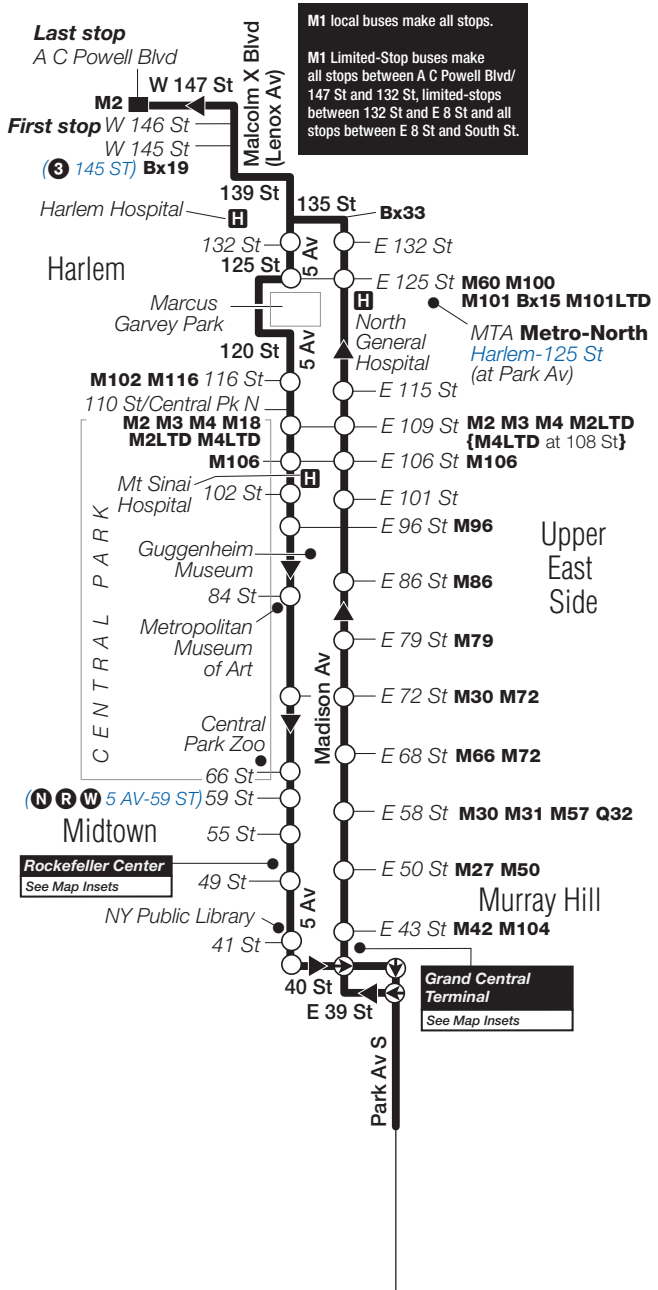

M1 MAP INSETS

Rockefeller Center
50 St/5Av

- (B D F V) 47-50 STS-ROCKEFELLER CTR)
- Bus Service:

M2 M3 M4 M5 M6 M7 M27
M50 Q32 M2LTD
Weekday: M4LTD M5LTD

21-09146

Grand Central Terminal
42 St/Lexington-Vanderbilt Aves

- MTA METRO-NORTH Grand Central Terminal
- (S 4 5 6 7) GRAND CENTRAL- 42 ST)
- Bus Service:

M2 M3 M4 M5 M42 M101 M102 M103
M104 Q32 M2LTD M101LTD X10
X27 X28 Weekday & Saturday: X17
Weekday: M4LTD M5LTD M98LTD X2
X5 X12 X14 X22 X25 X29 X30 X31
X37 X38 X42 X63 X64 X68

18-08290

Union Square
14 St/Union Sq East-Union Sq West

- (L N Q R W 4 5 6) 14 ST-UNION SQ)
- Bus Service:

M2 M3 M6 M7 M9
M14 M2LTD

20-09146

Fulton St/Broadway

- (A C J M Z 2 3 4 5) FULTON ST-BROADWAY-NASSAU)
- Bus Service:

M6 M22 M103 Weekday: B51

39-09153

M1 LEGEND

- Terminal
- (2 STATION NAME) Subway Connection
- MTA Metro-North Railroad Station
- Limited-Stop
- ➔ Stops in direction indicated
- Late Night Terminal
- M22 Bus Transfer Point

For subway and rail station accessibility, please see The Map, subway timetables, www.mta.info, or www.trippplanner.mta.info.

For travel information, call 718-330-1234 or visit www.mta.info