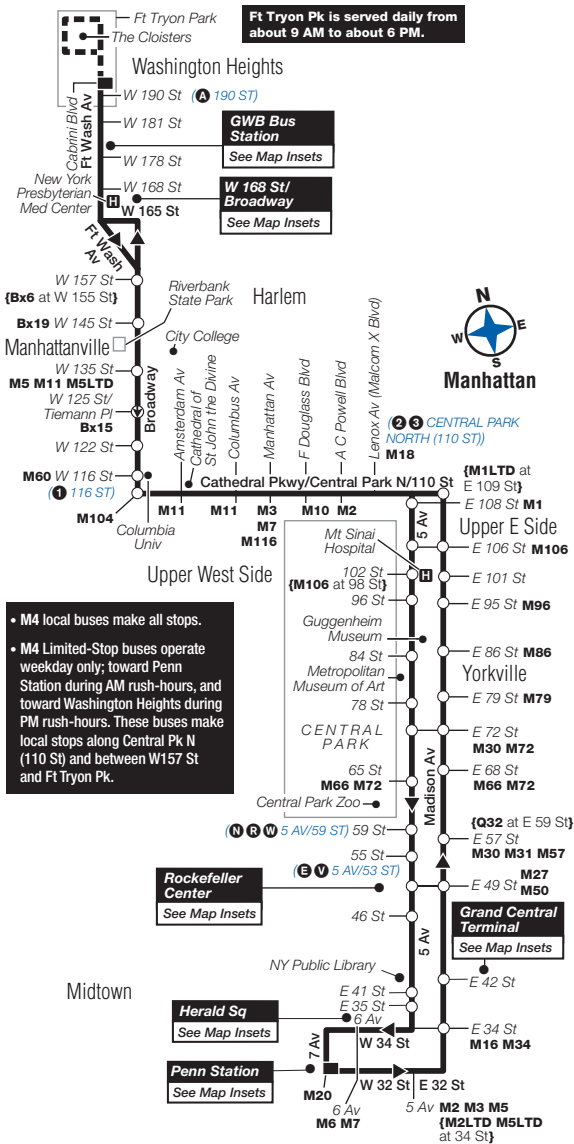

• M4 local buses make all stops.

• M4 Limited-Stop buses operate weekday only; toward Penn Station during AM rush-hours, and toward Washington Heights during PM rush-hours. These buses make local stops along Central Pk N (110 St) and between W157 St and Ft Tryon Pk.

ma004a09154_cs

For travel information, call 718-330-1234 or visit www.mta.info