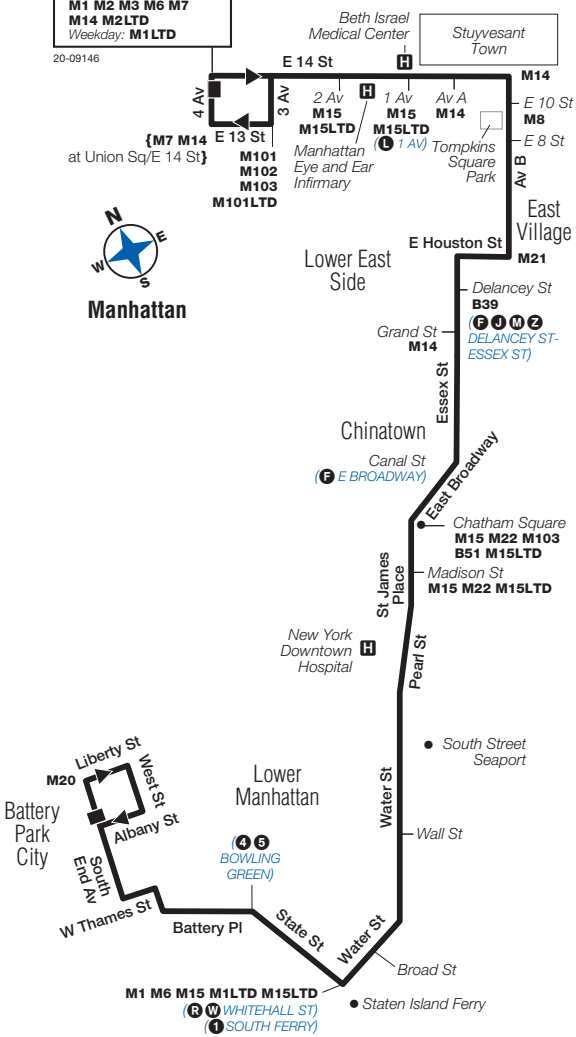

Union Square
14 St/Union Sq East-
Union Sq West

- (L N Q R W 4 5 6)
  14 ST-UNION SQ
- Bus Service:
  M1 M2 M3 M6 M7
  M14 M2LTD
  Weekday: **M1LTD**

20-09146

ma009a09161_cs

M9 LEGEND

- Terminal
- (L) STATION NAME) Subway Connection
- M14 Bus Transfer Point

For subway and rail station accessibility, please see The Map, subway timetables, www.mta.info, or www.tripplanner.mta.info.

**For travel information, call 718-330-1234
or visit www.mta.info**