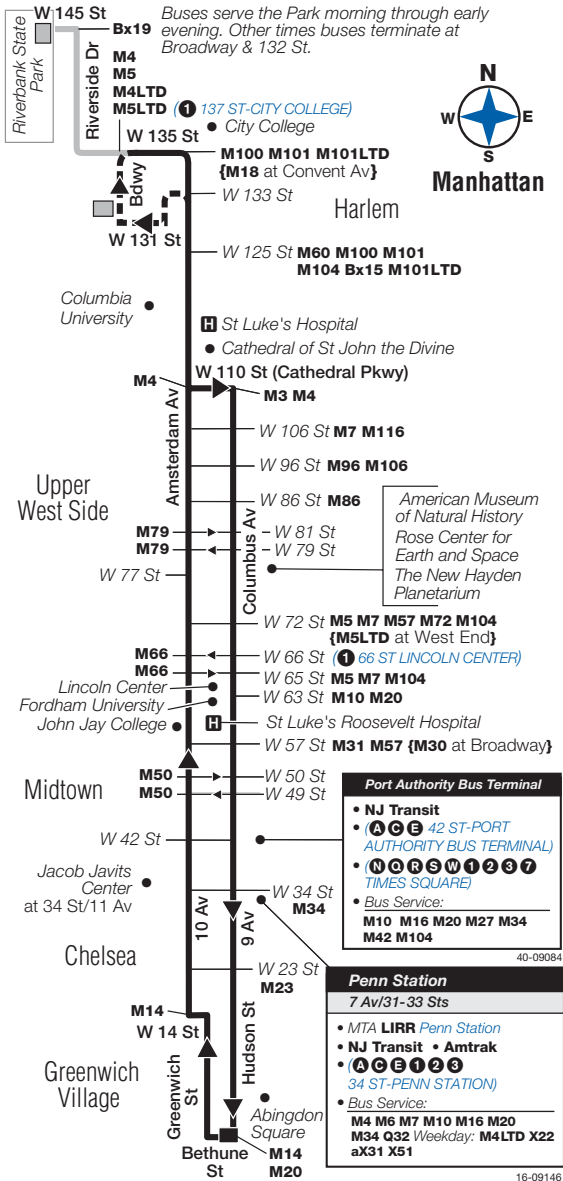

M11 LEGEND

■ Terminal

(1 STATION NAME)
Subway Connection

MTA LIRR
Railroad Station

M14 Bus Transfer Point

■ Part-time Terminal

■ ■ ■ Part-time Service

— Park Service

ma011a09176_cs

For subway and rail station accessibility, please see The Map, subway timetables, www.mta.info, or www.triplanner.mta.info.

For travel information, call 718-330-1234
or visit www.mta.info