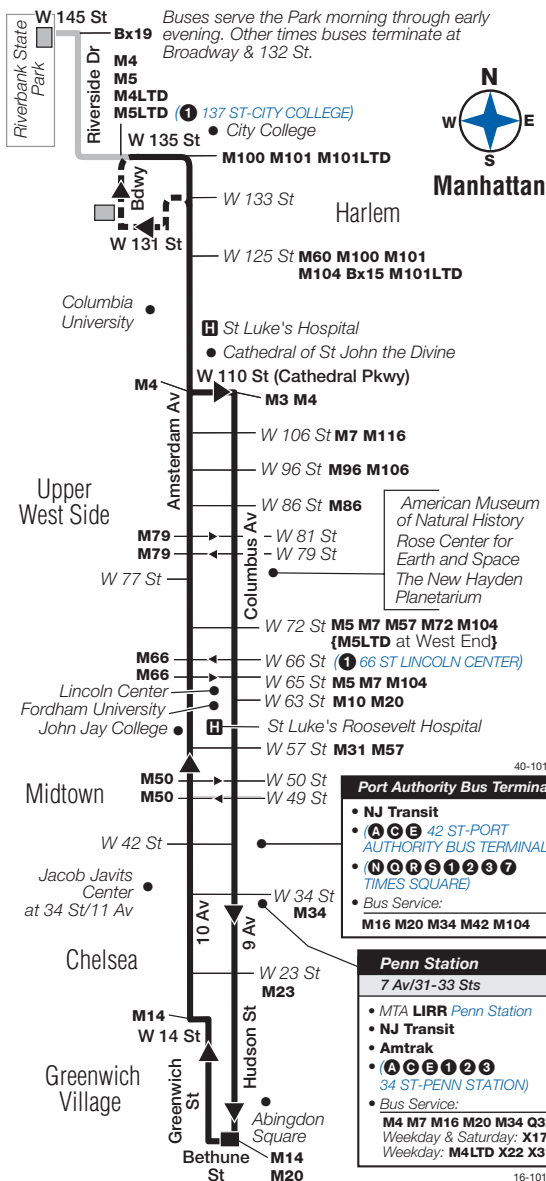

M11 LEGEND

1. Terminal
   - Part-time Terminal
   - Part-time Service
   - Park Service
   - Bus Transfer Point
   - Subway Connection
   - M14 Bus Transfer Point
2. **(1 STATION NAME)**
3. MTA **LIRR** Railroad Station

ma011a10168_cs

For subway and rail station accessibility, please see The Map, subway timetables, or www.mta.info.

For Accessible subway stations, travel directions and other information:

Call 511 or visit www.mta.info