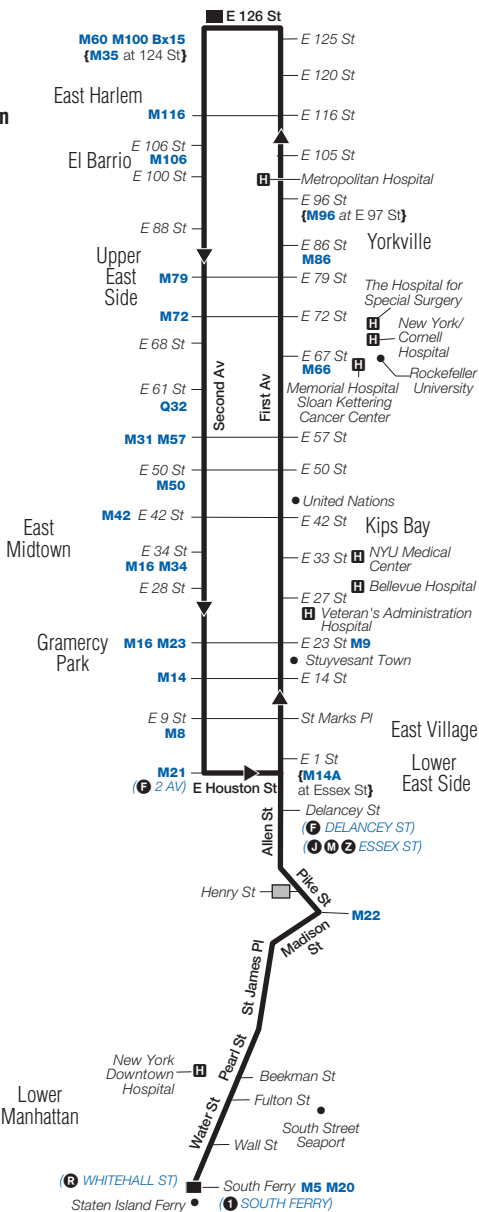

*Bus terminates at 1 Av/E 125 St.

ma015/126/9/4/2011//111086/111071/111072//D1/8/523-2011NW

Manhattan

M15 LEGEND

■ Terminal

(1) STATION NAME
Subway Connection

M60 Bus Transfer Point

■ Part-time Terminal