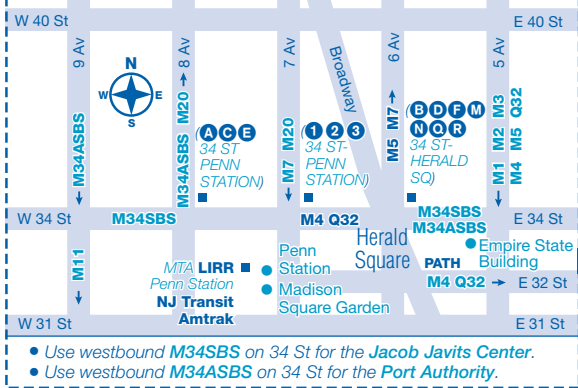

PENN STATION/HERALD SQUARE AREA DETAIL

ad_pensbs_11292

ma034s11292_cs

M34/M34A +selectbusservice MAP LEGEND

Local/Limited/SBS Bus Transfers: shown in bold light blue type.
Express Bus Transfers: shown in bold dark blue type.

- Terminal
- Stop
- (A STATION NAME) Subway Connection
- MTA LIRR Railroad Station
- M34 SBS
- M34A SBS
- Point of Interest

Manhattan