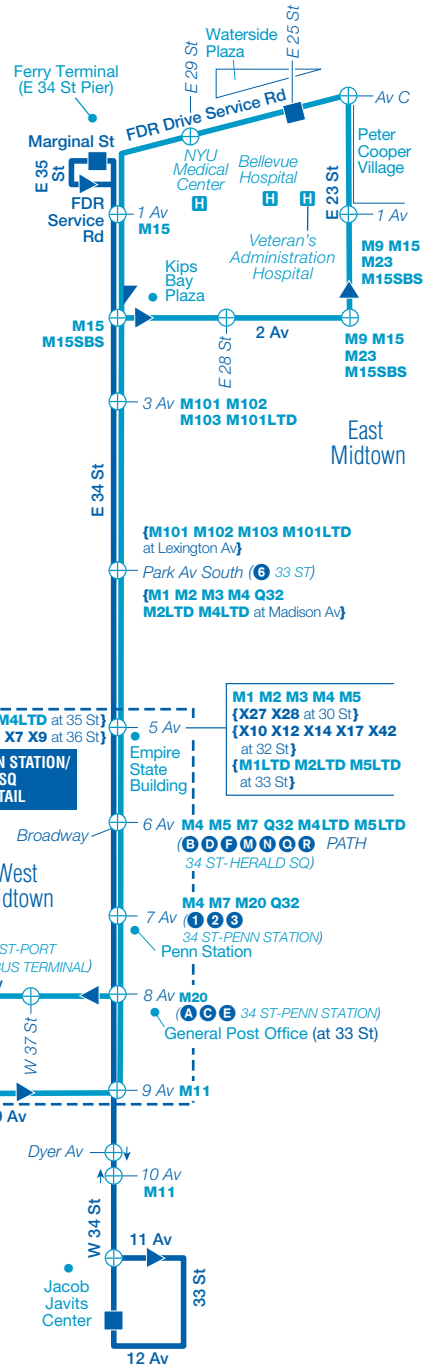

For Accessible subway stations, travel directions and other information:
Call 511 or visit www.mta.info