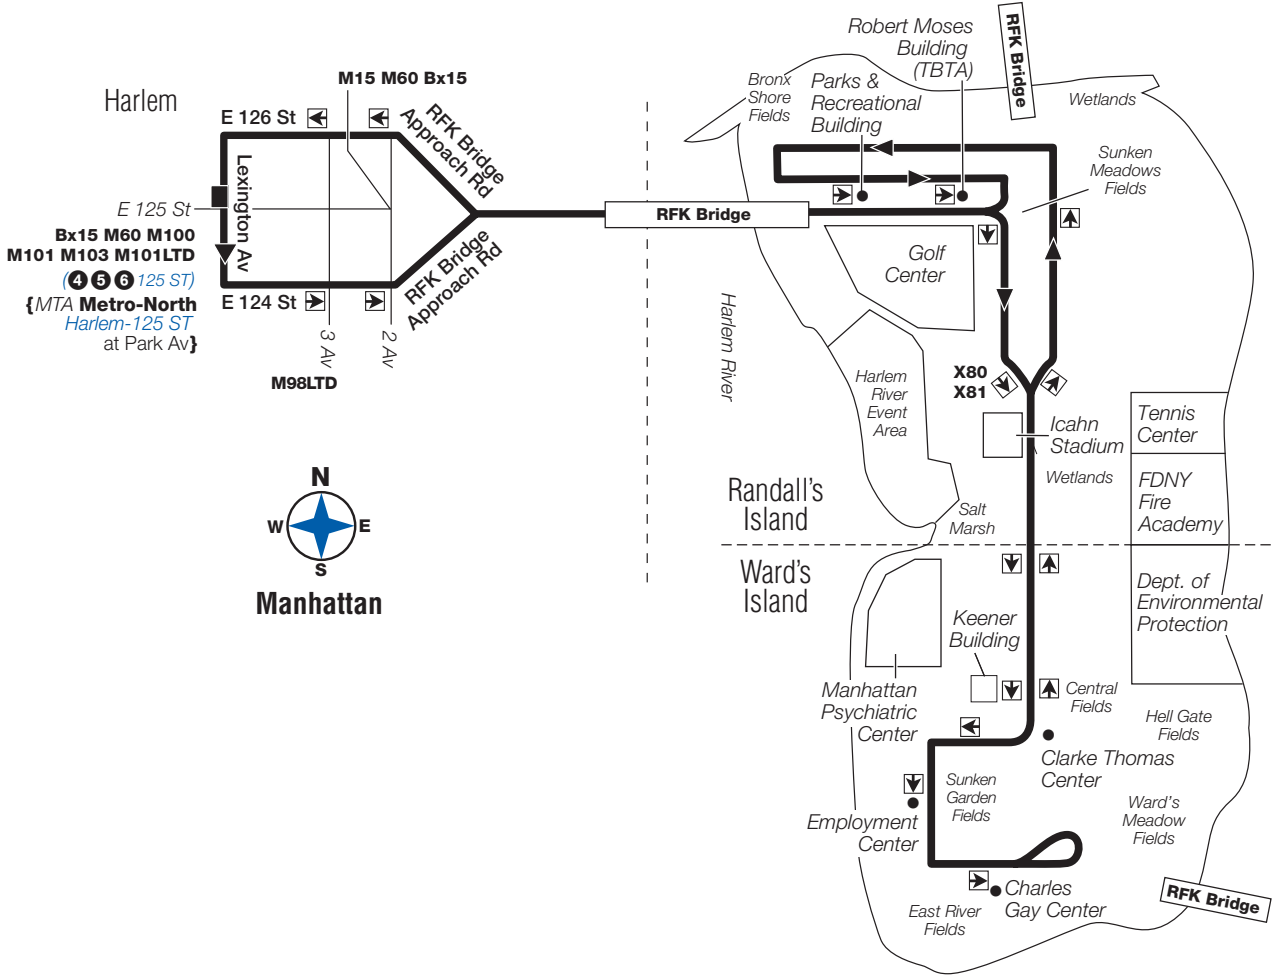

M35 Sunday Service

From Harlem to Ward's Island

Harlem Lexington Av/ 125 St	Ward's Island Charles Gay Center
5:30	5:40
6:00	6:10
6:30	6:42
7:00	7:12
7:15	7:27
7:30	7:42
7:45	7:57
8:00	8:12
8:15	8:27
8:30	8:42
8:45	8:57
9:00	9:12
9:15	9:27
9:30	9:42
9:45	9:57
10:00	10:12
10:15	10:27
10:30	10:42
10:45	10:57
11:00	11:12
11:15	11:27
11:30	11:42
11:45	11:57
12:00	12:12
12:15	12:27
12:30	12:42
12:45	12:57
1:00	1:12
1:15	1:27

M35 Sunday service to Ward's Island, cont.Harlem
Lexington Av/
125 StWard's Island
Charles Gay
Center

1:30	1:42
1:45	1:57
2:00	2:12
2:15	2:27
2:30	2:42
2:45	2:57
3:00	3:12
3:15	3:27
3:30	3:42
3:45	3:57
4:00	4:12
4:15	4:27
4:30	4:42
4:45	4:57
5:00	5:11
5:15	5:26
5:30	5:41
5:45	5:56
6:00	6:11
6:15	6:26
6:30	6:41
6:45	6:56
7:00	7:11
7:15	7:26
7:30	7:41
7:45	7:56
8:00	8:11
8:15	8:26
8:30	8:41
8:45	8:56
9:00	9:11
9:15	9:26
9:30	9:41
9:45	9:56
10:00	10:10
10:15	10:25
10:30	10:40
10:45	10:55
11:15	11:25
11:45	11:55
12:20	12:30

M35 Sunday Service

From Ward's Island to Harlem

Ward's Island
Charles Gay
CenterHarlem
Lexington Av/
125 St

5:40	5:51
6:10	6:21
6:42	6:53
7:12	7:23
7:27	7:38
7:42	7:52
7:57	8:07
8:12	8:22
8:27	8:37
8:42	8:52
8:57	9:07
9:12	9:22
9:27	9:37
9:42	9:52
9:57	10:07
10:12	10:22
10:27	10:37
10:42	10:52
10:57	11:07
11:12	11:22
11:27	11:37

M35 Sunday service to Harlem, cont.

Ward's Island Charles Gay Center	Harlem Lexington Av/ 125 St
11:42	11:52
11:57	12:07
12:12	12:24
12:27	12:39
12:42	12:54
12:57	1:09
1:12	1:24
1:27	1:39
1:42	1:54
1:57	2:09
2:12	2:24
2:27	2:39
2:42	2:54
2:57	3:09
3:12	3:24
3:27	3:39
3:42	3:54
3:57	4:09
4:12	4:24
4:27	4:39
4:42	4:54
4:57	5:09
5:11	5:23
5:26	5:38
5:41	5:53
5:56	6:08
6:11	6:23
6:26	6:38
6:41	6:53
6:56	7:08
7:11	7:22
7:26	7:37
7:41	7:52
7:56	8:07
8:11	8:22
8:26	8:37
8:41	8:52
8:56	9:07
9:11	9:22
9:26	9:37
9:41	9:50
9:56	10:05
10:10	10:19
10:25	10:34
10:40	10:49
10:55	11:04
11:25	11:34
11:55	12:04
12:30	12:39