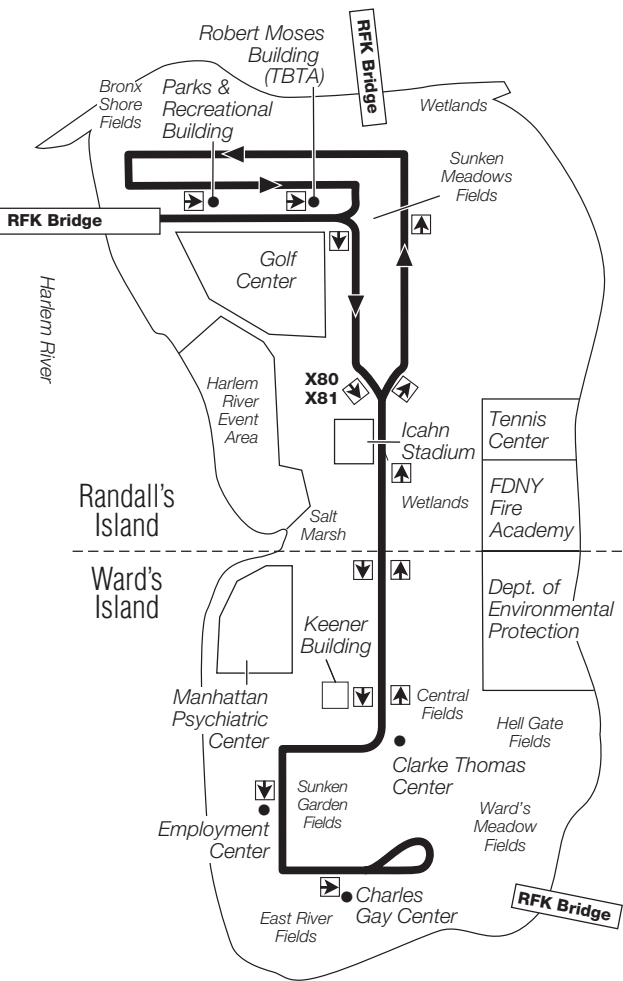

ma035a10302_cs

M35 LEGEND

Terminal

M60 Bus Transfer Point

6 STATION NAME
Subway Connection

MTA **Metro-North**
Railroad Station

Bus stops in direction indicated

For subway and rail station accessibility, please see The Map, subway timetables, or www.mta.info.

For Accessible subway stations, travel directions and other information:
Call 511 or visit www.mta.info