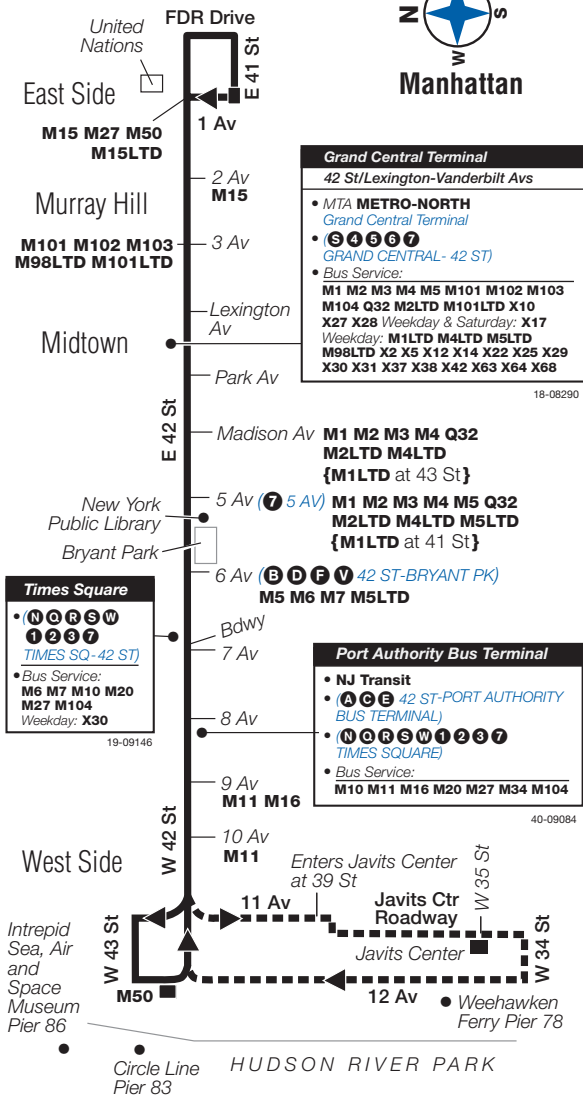

M42 LEGEND

Terminal

M15 Bus Transfer Point

(**A** STATION NAME)

Subway Connection

Javits Center Service

MTA **Metro-North**
Railroad Station

ma042a09182_cs

For subway and rail station accessibility, please see The Map, subway timetables, www.mta.info, or www.tripplanner.mta.info.

For travel information, call 718-330-1234
or visit www.mta.info