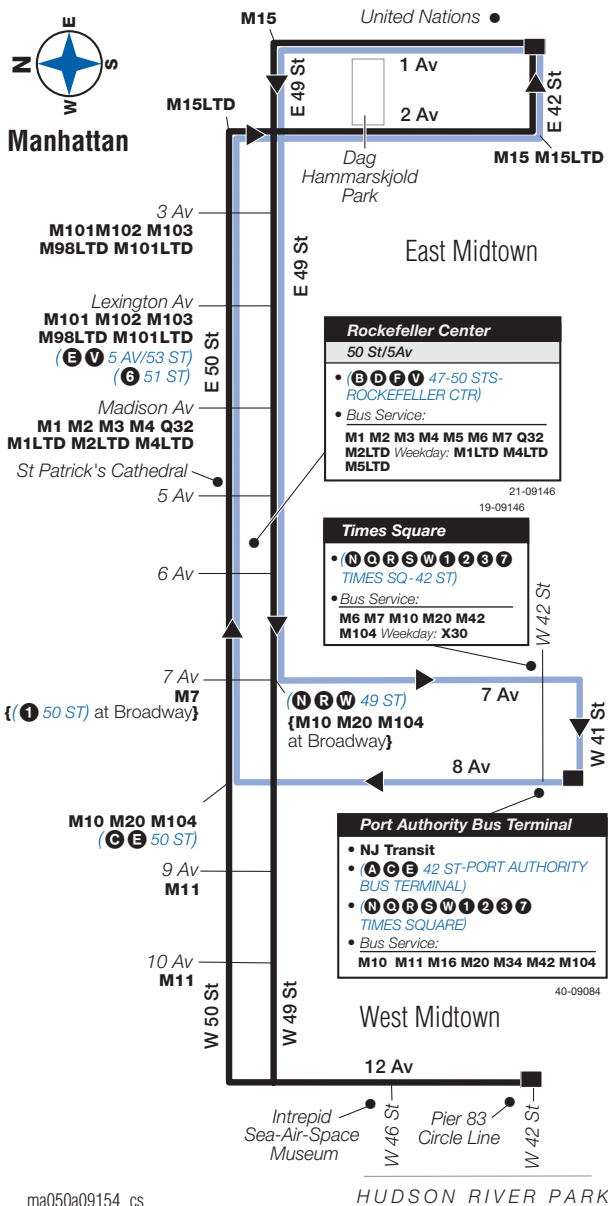

Manhattan

ma050a09154_cs

HUDSON RIVER PARK

M50/M27 LEGEND

Terminal

(B STATION NAME)

Subway Connection

M15 Bus Transfer Point

M27 Service

M50 Service

For subway and rail station accessibility, please see The Map, subway timetables, www.mta.info, or www.tripplanner.mta.info.

**For travel information, call 718-330-1234
or visit www.mta.info**