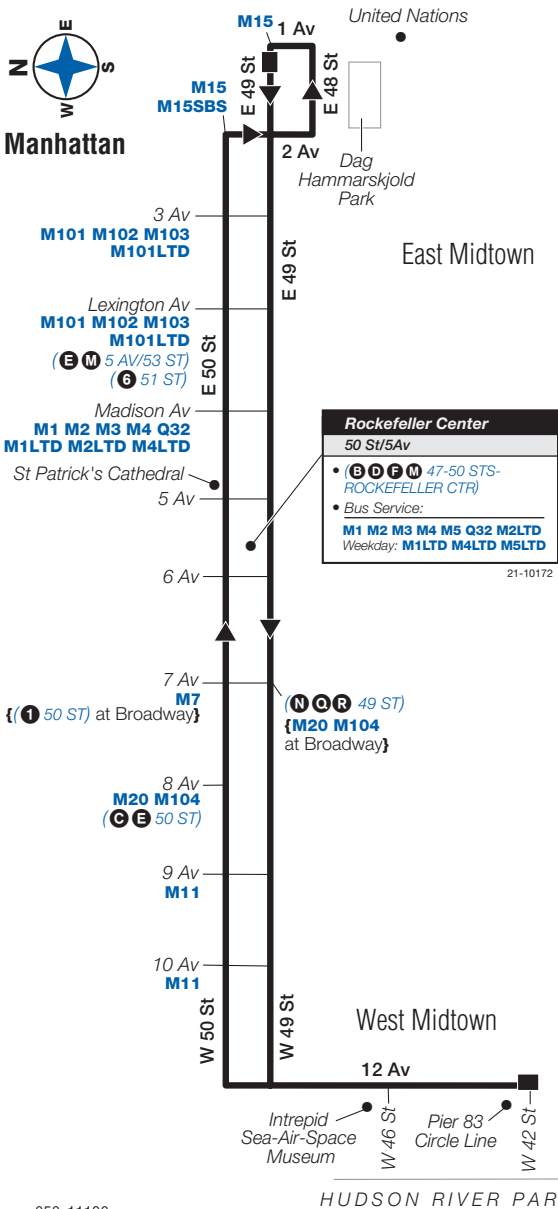

Manhattan

ma050a11136_cs

M50 LEGEND

- Terminal
- M15 Bus Transfer Point
- (N STATION NAME) Subway Connection

For subway and rail station accessibility, please see The Map, subway timetables, or www.mta.info.

For Accessible subway stations, travel directions and other information:
Call 511 or visit www.mta.info