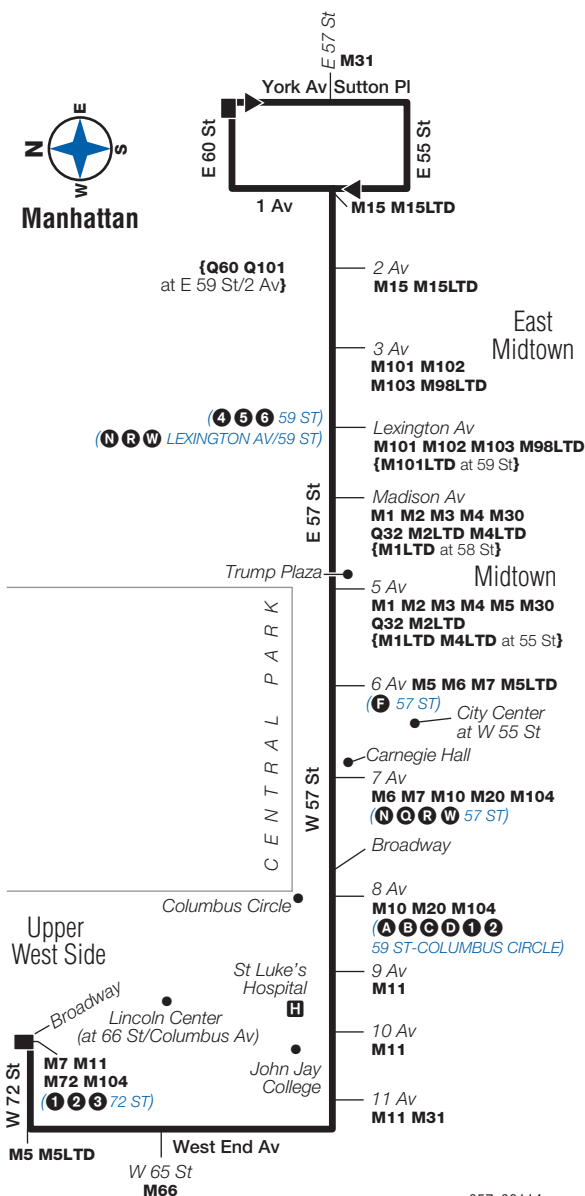

Manhattan

ma057a09114_cs

M57 LEGEND

Terminal

M31 Bus Transfer Point

(5 STATION NAME)

Subway Connection

For subway and rail station accessibility, please see The Map, subway timetables, www.mta.info, or www.triplanner.mta.info.

**For travel information, call 718-330-1234
or visit www.mta.info**