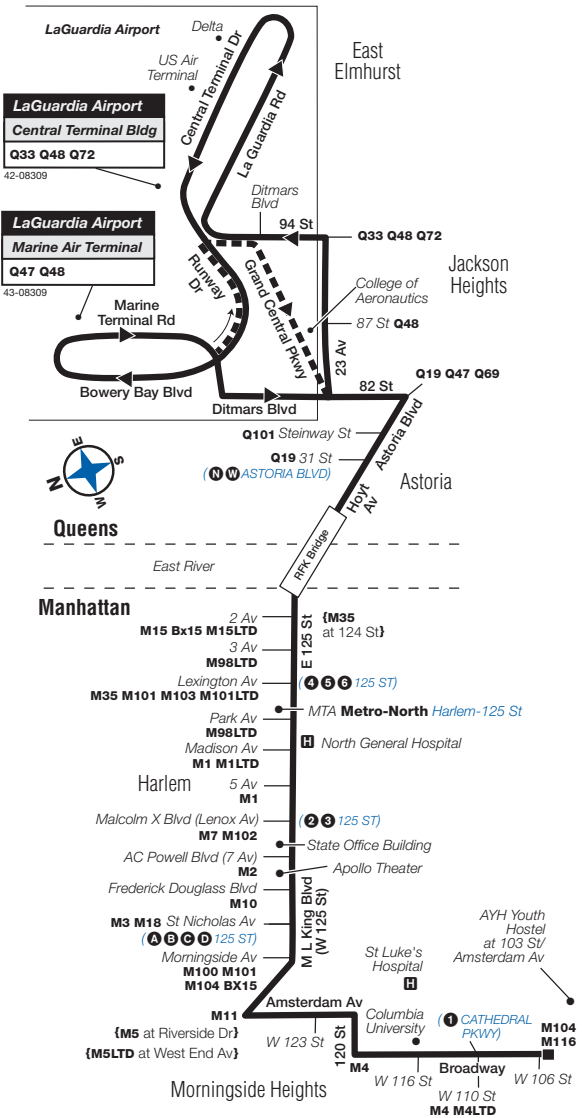

M60 Sunday service to Morningside Hts, Manhattan, cont.

LaGuardia Airport Delta Terminal	LaGuardia Airport Central Terminal	LaGuardia Airport Marine Air Terminal	Astoria Hoyt Av/ 31 St	Harlem W 125 St/ Malcolm X Blvd	Morningside Heights Bdwy/ W 116 St	Morningside Heights Bdwy/ W 106 St
11:04	11:10	11:13	11:27	11:40	11:49	11:52
11:16	11:22	11:25	11:39	11:52	12:01	12:04
11:28	11:34	11:37	11:51	12:03	12:12	12:15
11:40	11:46	11:49	12:03	12:14	12:23	12:26
12:00	12:06	12:09	12:22	12:33	12:42	12:45
12:20	12:26	12:29	12:42	12:53	1:02	1:05
12:40	12:46	12:49	1:02	1:13	1:22	1:25
1:10	1:16	1:19	1:32	1:43	1:51	1:54
1:40	1:45	1:49	2:00	2:12	2:20	2:23

M60 LEGEND

■ Terminal

(5 STATION NAME)
Subway Connection

MTA Metro-North
Railroad Station

Q48 Bus Transfer Point

■ ■ ■ 12 AM to 6 AM
Service Westbound

♿ For subway and rail station accessibility, please see The Map, subway timetables, www.mta.info, or www.triplanner.mta.info.