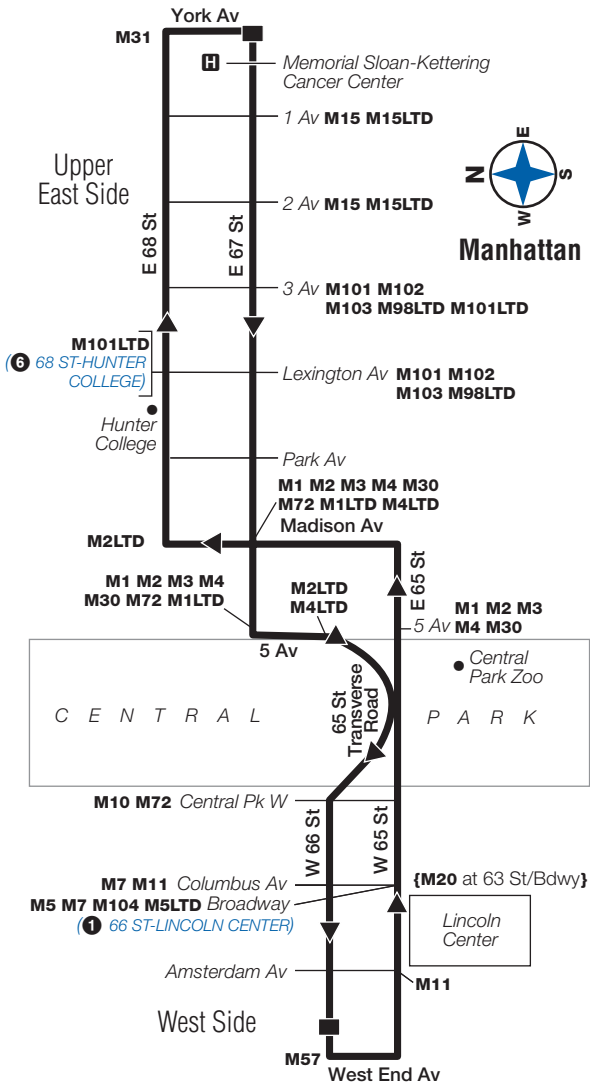

Hospital for Special Surgery **H H** New York Weill Medical Center

ma066a09133_cs

M66 LEGEND

■ Terminal

M31 Bus Transfer Point

(1) STATION NAME

Subway Connection

For subway and rail station accessibility, please see The Map, subway timetables, www.mta.info, or www.tripplanner.mta.info.

For travel information, call 718-330-1234
or visit www.mta.info