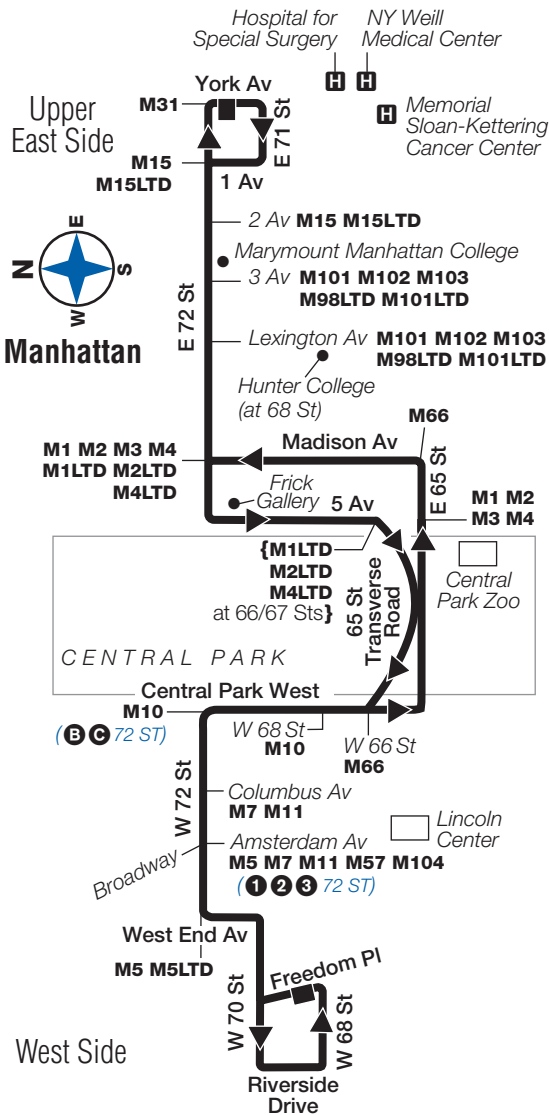

ma072a09124_cs

M72 LEGEND

Terminal

M5 Bus Transfer Point

(B STATION NAME)

Subway Connection

For subway and rail station accessibility, please see The Map, subway timetables, www.mta.info, or www.tripplanner.mta.info.

For travel information, call 718-330-1234
or visit www.mta.info