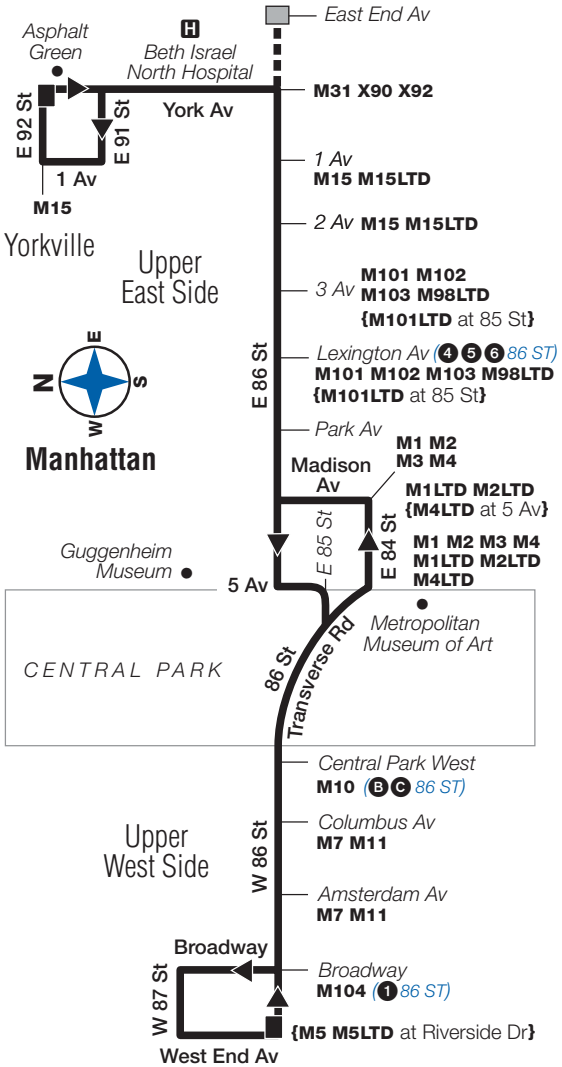

CARL SCHURZ PARK

● Gracie Mansion

RIVERSIDE PARK

ma086a09125_cs

M86 LEGEND

- Terminal
- (B) STATION NAME
  Subway Connection
- M31 Bus Transfer Point
- --- Part-time Service
- Part-time Terminal

♿ For subway and rail station accessibility, please see The Map, subway timetables, www.mta.info, or www.triplanner.mta.info.

**For travel information, call 718-330-1234
or visit www.mta.info**