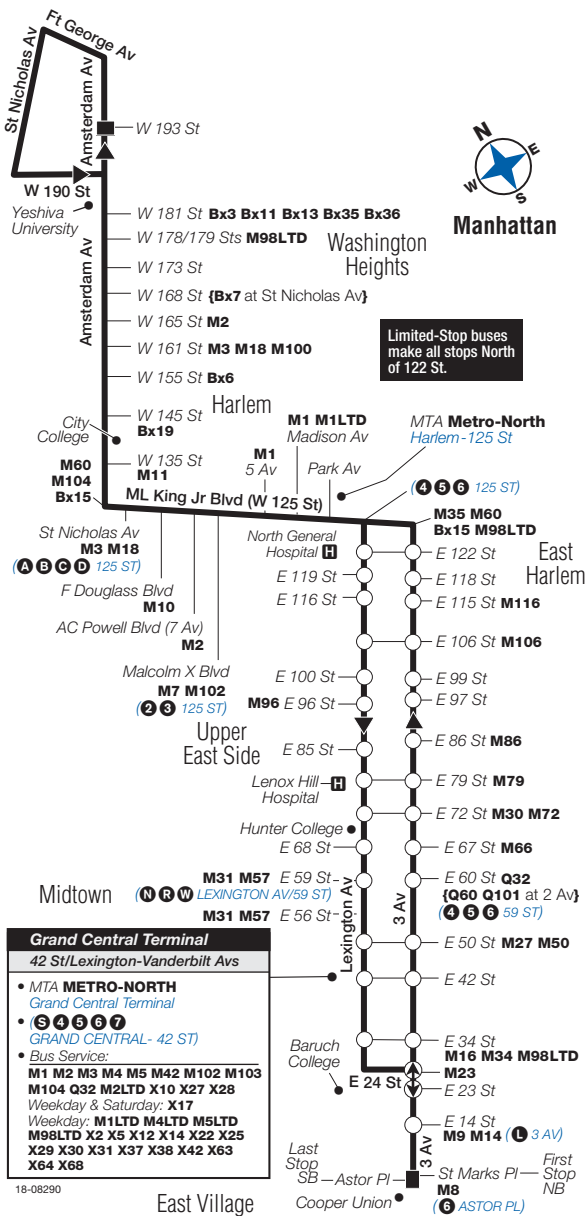

M101 LEGEND

- Terminal
- (C) STATION NAME
  Subway Connection
- MTA Metro-North
  Railroad Station

- **M1** Bus Transfer Point
- ➔ Stops in direction indicated
- Limited Stop

ma101a09210_cs

For travel information, call 718-330-1234
or visit www.mta.info