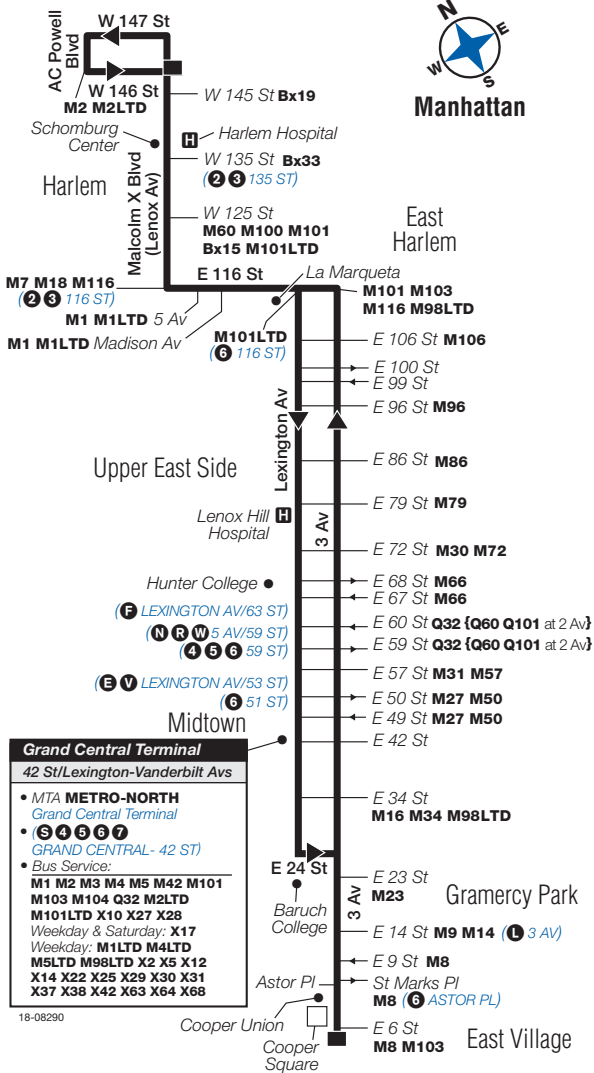

18-08290

ma102a09138_cs

M102 LEGEND

■ Terminal

(2) STATION NAME
Subway Connection

M1 Bus Transfer Point

MTA **Metro-North**
Railroad Station

♿ For subway and rail station accessibility, please see The Map, subway timetables, www.mta.info, or www.tripplanner.mta.info.

For travel information, call 718-330-1234
or visit www.mta.info