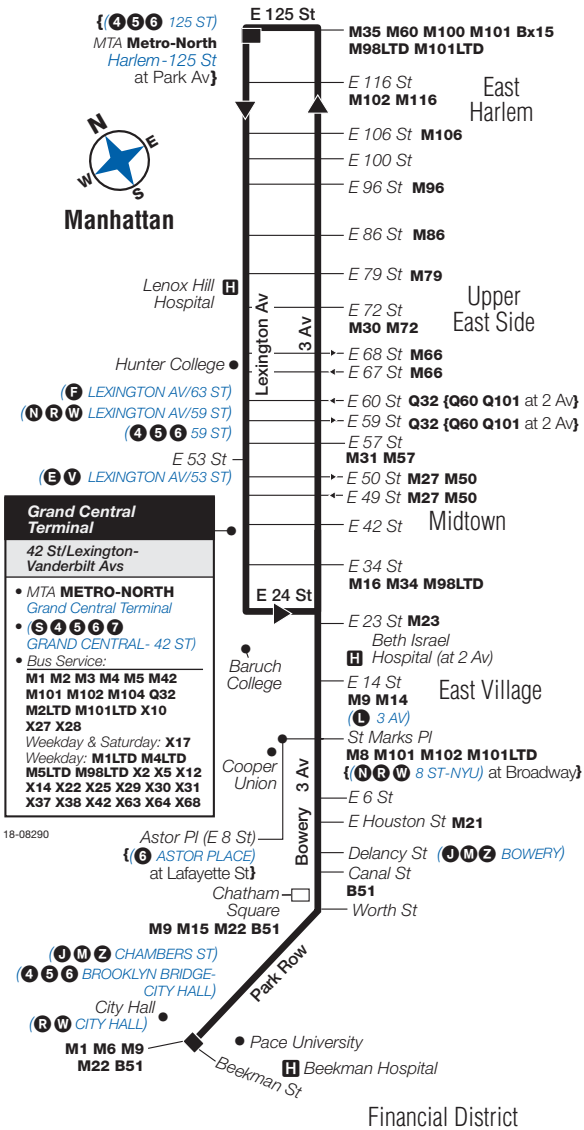

ma103a09219_cs

M103 LEGEND

Terminal

Subway Connection

M1 Bus Transfer Point

MTA **Metro-North**
Railroad Station

For subway and rail station accessibility, please see The Map, subway timetables, www.mta.info, or www.tripplanner.mta.info.

**For travel information, call 718-330-1234
or visit www.mta.info**