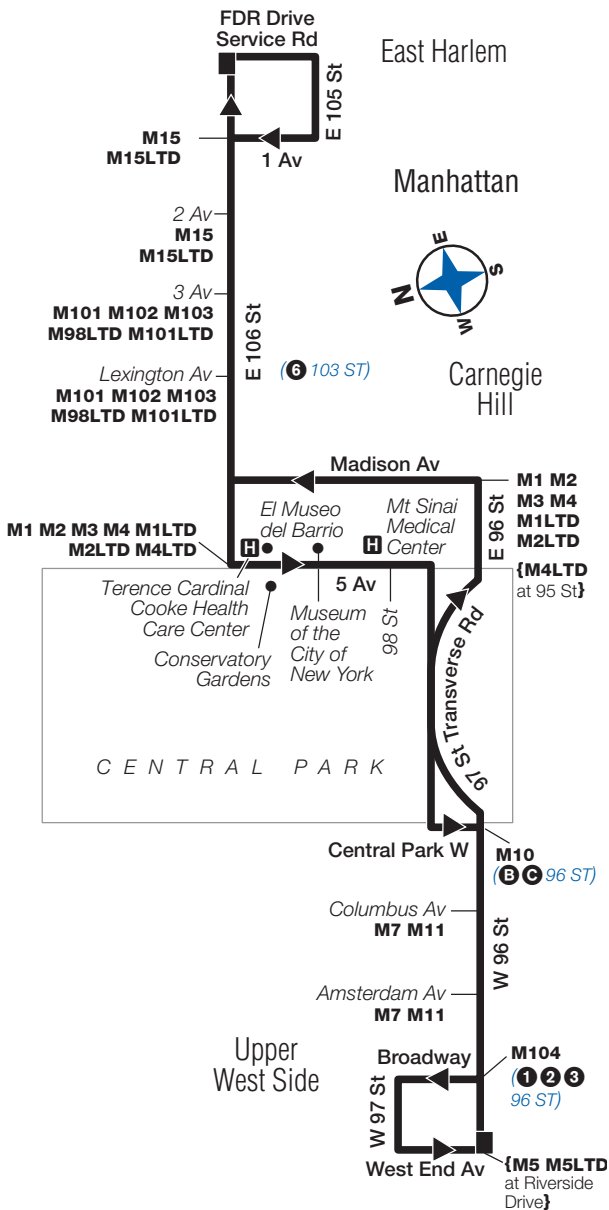

M106 LEGEND

Terminal

M98 Bus Transfer Point

(1 STATION NAME)
Subway Connection

ma106a09162_cs

For subway and rail station accessibility, please see The Map, subway timetables, www.mta.info, or www.tripplanner.mta.info.

**For travel information, call 718-330-1234
or visit www.mta.info**