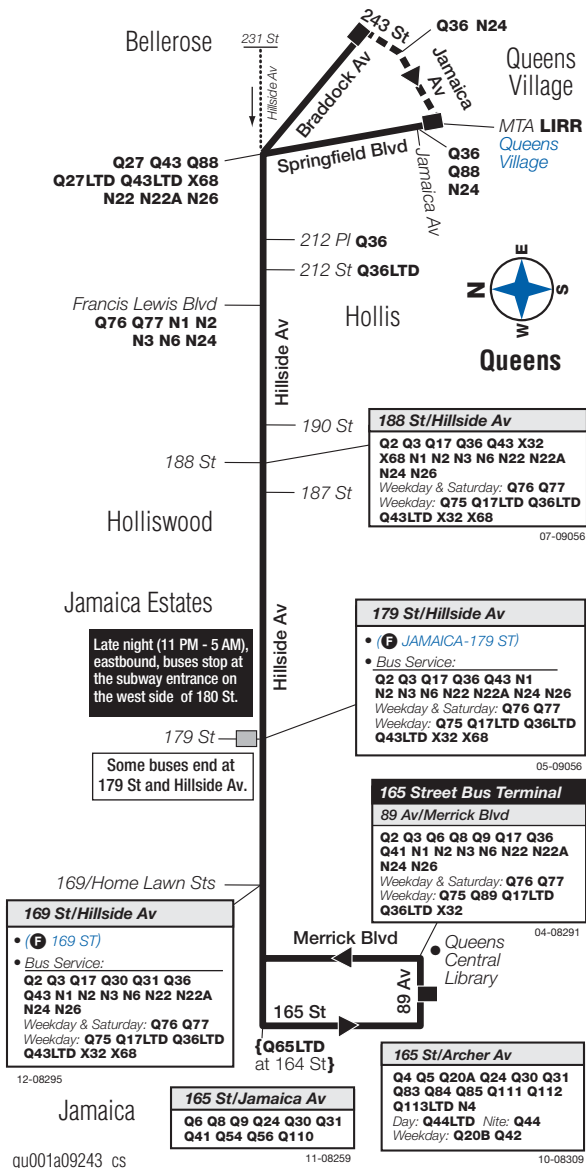

Q1 LEGEND

- Terminal
- Part-time terminal
- (F) *STATION NAME*
  Subway Connection
- Late Night Service (about midnight - 3:30 AM)
- *MTA LIRR Railroad Station*
- Supplemental Service School Days (early PM)
- **Q27** Bus Transfer Point

For subway and rail station accessibility, please see The Map, subway timetables, www.mta.info, or www.tripplanner.mta.info.

**For travel information, call 718-330-1234
or visit www.mta.info**