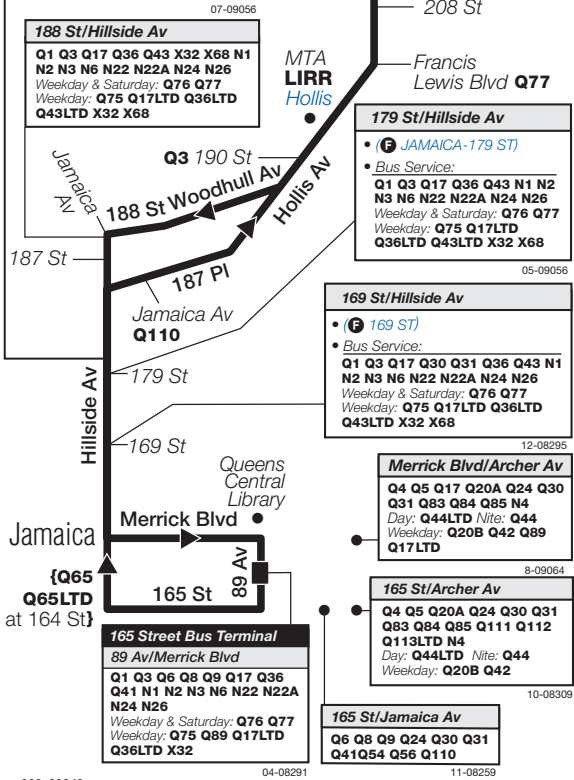

Late night (11 PM - 5 AM), eastbound, buses stop at the subway entrance on the west side of 180 St.