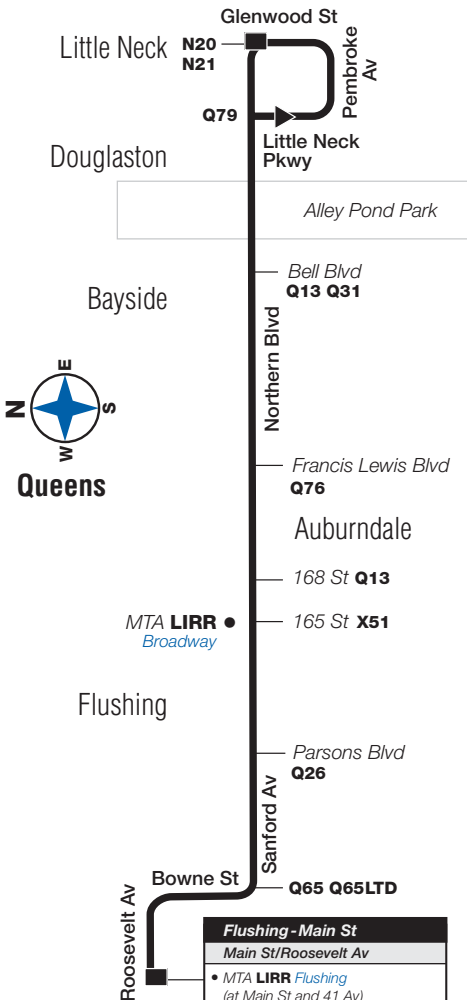

Flushing - Main St	
Main St/Roosevelt Av	
•	MTA LIRR <i>Flushing</i> (at Main St and 41 Av)
•	(7) FLUSHING-MAIN ST
•	Bus Service:
	Q14 Q15 Q17 Q19 Q20A Q25
	Q27 Q34 Q48 Q65 Q66 QBx1
	N20 N21 Day: Q44LTD Nite: Q44
	Weekday: Q20B Q26 Q17LTD
	Q25LTD Q27LTD Q65LTD X32
•	Bus Service at 39 Av & Union St: Q13 Q16 Q28
•	Bus Service at 41 Rd & Main St: Q58

qu012a09070_cs

06-09069

Q12 LEGEND

- Terminal
- 7 *STATION NAME*
  Subway Connection
- **Q76** Bus Transfer Point
- MTA **LIRR** Railroad Station

For subway and rail station accessibility, please see The Map, subway timetables, www.mta.info, or www.triplanner.mta.info.

**For travel information, call 718-330-1234
or visit www.mta.info**