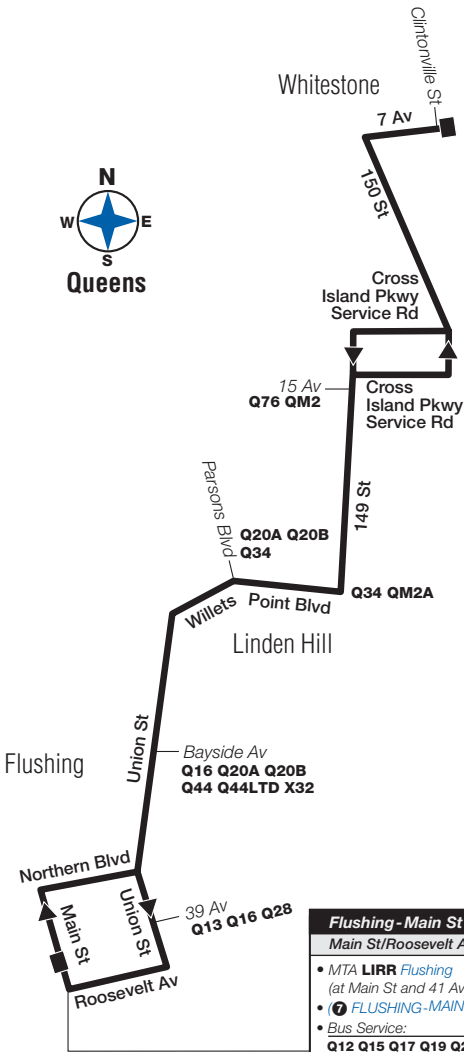

Flushing - Main St	
Main St/Roosevelt Av	
•	MTA LIRR Flushing (at Main St and 41 Av)
•	(7) FLUSHING-MAIN ST
•	Bus Service:
	Q12 Q15 Q17 Q19 Q20A Q25 Q27 Q34 Q48 Q65 Q66 QBx1 N20 N21 Day: Q44LTD Nite: Q44
	Weekday: Q20B Q26 Q17LTD Q25LTD Q27LTD Q65LTD X32
•	Bus Service at 39 Av & Union St: Q13 Q16 Q28
•	Bus Service at 41 Rd & Main St: Q58

06-09069

Q14 LEGEND

Terminal

(7) **STATION NAME**
Subway Connection

Q13 Bus Transfer Point

MTA **LIRR** Railroad Station

For subway and rail station accessibility, please see The Map, subway timetables, www.mta.info, or www.triplanner.mta.info.

**For travel information, call 718-330-1234
or visit www.mta.info**